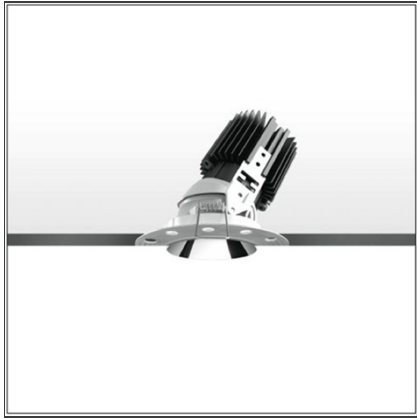

Everything 105 - Round - Adj - Kit Trimless - 46° 3000k - Black

IP 20/44 

DESIGN BY

Ernesto Gismondi

DESCRIPTION

Everything is an innovative range of professional recessed light fittings created to deliver a high lighting performance, with an eye on energy saving and excellent visual comfort. A complete, flexible product range, extremely versatile in its many applications and able to meet challenging lighting performance criteria.

TECHNICAL DRAWINGS

FEATURES

Article Code:	M257405	Material:	aluminium
Colour:	Black	Series:	Indoor
Installation:	Projector, Recessed, Ceiling		

DIMENSIONS

Weight:	kg 0.3	Cutout shape:	Rounded
Recessed depth:	cm 13	Glow Wire Test:	850