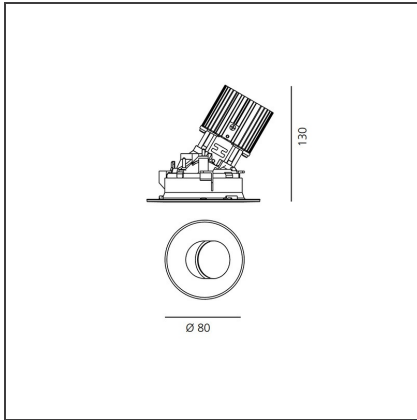

Everything 105 - Round - Adj - Kit Trimless - 46° 3000k - Black

IP 20/44 

DESIGN BY

Ernesto Gismondi

DESCRIPTION

Everything is an innovative range of professional recessed light fittings created to deliver a high lighting performance, with an eye on energy saving and excellent visual comfort. A complete, flexible product range, extremely versatile in its many applications and able to meet challenging lighting performance criteria.

TECHNICAL DRAWINGS

FEATURES

Article Code:	M257405	Material:	aluminium
Colour:	Black	Series:	Indoor
Installation:	Projector, Recessed, Ceiling		

DIMENSIONS

Weight:	kg 0.3	Cutout shape:	Rounded
Recessed depth:	cm 13	Glow Wire Test:	850