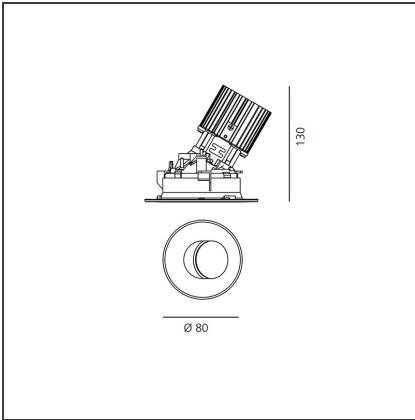

Everything 105 - Round - Adj - Kit Trimless - 46° 2700k - Black

IP 20/44 

DESIGN BY

Ernesto Gismondi

DESCRIPTION

Everything is an innovative range of professional recessed light fittings created to deliver a high lighting performance, with an eye on energy saving and excellent visual comfort. A complete, flexible product range, extremely versatile in its many applications and able to meet challenging lighting performance criteria.

TECHNICAL DRAWINGS

FEATURES

Article Code:	M328905	Material:	aluminium
Colour:	Black	Series:	Indoor
Installation:	Projector, Recessed, Ceiling		

DIMENSIONS

Weight:	kg 0.3	Cutout shape:	Rounded
Recessed depth:	cm 13	Glow Wire Test:	850