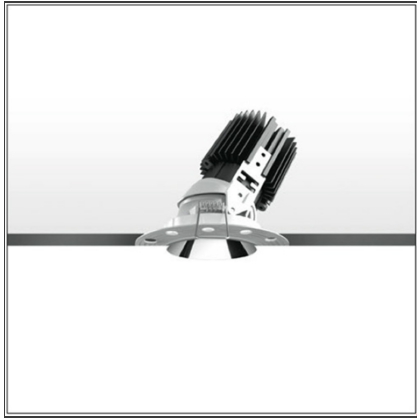

**Everything 105 - Round - Adj - Kit Trimless - 28° 3000k - Polished metal**

IP 20/44 

**DESIGN BY**

Ernesto Gismondi

**DESCRIPTION**

Everything is an innovative range of professional recessed light fittings created to deliver a high lighting performance, with an eye on energy saving and excellent visual comfort. A complete, flexible product range, extremely versatile in its many applications and able to meet challenging lighting performance criteria.

**TECHNICAL DRAWINGS**

**FEATURES**

<b>Article Code:</b>	M257805	<b>Material:</b>	aluminium
<b>Colour:</b>	Polished aluminium	<b>Series:</b>	Indoor
<b>Installation:</b>	Projector, Recessed, Ceiling		

**DIMENSIONS**

<b>Weight:</b>	kg 0.3	<b>Cutout shape:</b>	Rounded
<b>Recessed depth:</b>	cm 13	<b>Glow Wire Test:</b>	850

**INCLUDED SOURCES**

<b>Category:</b>	LED	<b>Color temperature (K):</b>	3000K
<b>Number:</b>	1	<b>CRI:</b>	90
<b>Watt:</b>	13W		
<b>Type:</b>	0		
<b>Class:</b>	A		