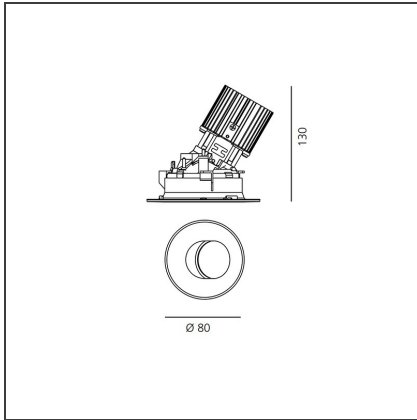

**TECHNICAL DRAWINGS**

**FEATURES**

<b>Article Code:</b>	M257805	<b>Material:</b>	aluminium
<b>Colour:</b>	Polished aluminium	<b>Series:</b>	Indoor
<b>Installation:</b>	Projector, Recessed, Ceiling		

**DIMENSIONS**

<b>Weight:</b>	kg 0.3	<b>Cutout shape:</b>	Rounded
<b>Recessed depth:</b>	cm 13	<b>Glow Wire Test:</b>	850

**INCLUDED SOURCES**

<b>Category:</b>	LED	<b>Color temperature (K):</b>	3000K
<b>Number:</b>	1	<b>CRI:</b>	90
<b>Watt:</b>	13W		
<b>Type:</b>	0		
<b>Class:</b>	A		