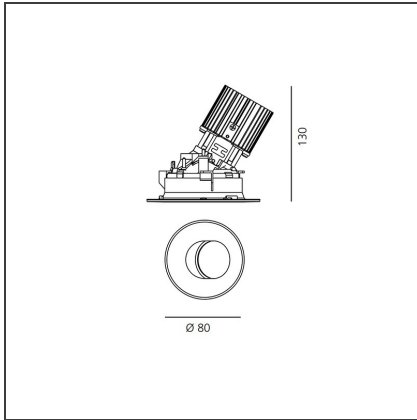

TECHNICAL DRAWINGS

FEATURES

Article Code:	M257205	Material:	aluminium
Colour:	Black	Series:	Indoor
Installation:	Projector, Recessed, Ceiling		

DIMENSIONS

Weight:	kg 0.3	Cutout shape:	Rounded
Recessed depth:	cm 13	Glow Wire Test:	850

INCLUDED SOURCES

Category:	LED	Color temperature (K):	3000K
Number:	1	CRI:	90
Watt:	13W		
Type:	0		
Class:	A		

LUMINAIRE

Watt:	13W	Delivered lumens output (lm):	855lm
Voltage:	220-240 V	CCT:	3000 K
		Efficiency:	100%
		Efficacy:	65.76lm/W
		CRI:	90