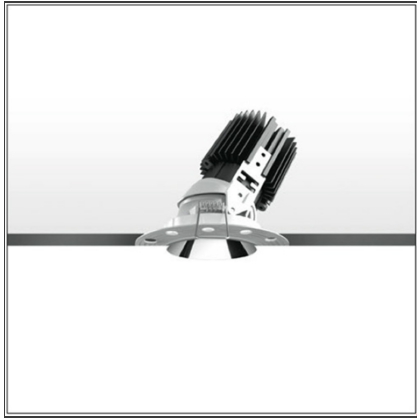

# Everything 105 - Round - Adj - Kit Trimless - 28° 3000k - Black

IP 20/44 

## DESCRIPTION

Everything is an innovative range of professional recessed light fittings created to deliver a high lighting performance, with an eye on energy saving and excellent visual comfort. A complete, flexible product range, extremely versatile in its many applications and able to meet challenging lighting performance criteria.

## DIMENSIONS

<b>Weight:</b>	kg 0.3	<b>Cutout shape:</b>	Rounded
<b>Recessed depth:</b>	cm 13	<b>Glow Wire Test:</b>	850