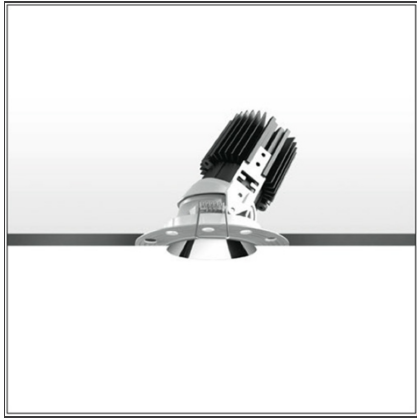

# Everything 105 - Round - Adj - Kit Trimless - 28° 2700k - Polished Metal

IP 20/44 

## DESCRIPTION

Everything is an innovative range of professional recessed light fittings created to deliver a high lighting performance, with an eye on energy saving and excellent visual comfort. A complete, flexible product range, extremely versatile in its many applications and able to meet challenging lighting performance criteria.

## DIMENSIONS

<b>Weight:</b>	kg 0.3	<b>Cutout shape:</b>	Rounded
<b>Recessed depth:</b>	cm 13	<b>Glow Wire Test:</b>	850