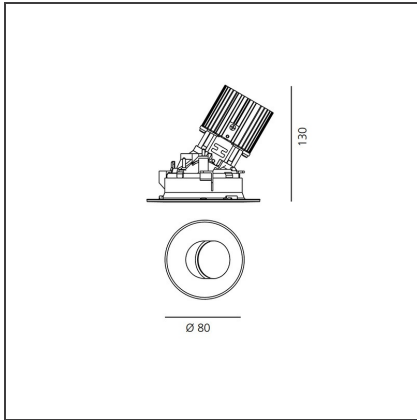

TECHNICAL DRAWINGS

FEATURES

Article Code:	M329105	Material:	aluminium
Colour:	Polished Metal	Series:	Indoor
Installation:	Projector, Recessed, Ceiling		

DIMENSIONS

Weight:	kg 0.3	Cutout shape:	Rounded
Recessed depth:	cm 13	Glow Wire Test:	850

INCLUDED SOURCES

Category:	LED	Color temperature (K):	2700K
Number:	1		
Watt:	13W		
Type:	0		
Class:	A		

LUMINAIRE

Watt:	13W	Delivered lumens output (lm):	797lm
Voltage:	220-240 V	CCT:	2700K
		CRI:	90