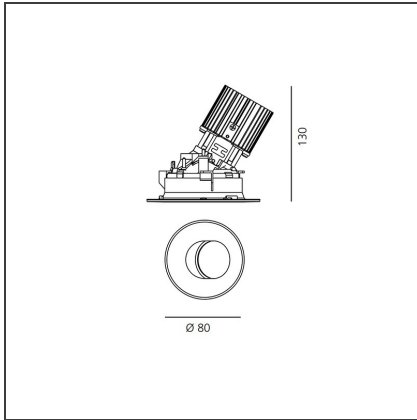

Everything 105 - Round - Adj - Kit Trimless - 28° 2700k - Black

IP 20/44 

DESIGN BY

Ernesto Gismondi

DESCRIPTION

Everything is an innovative range of professional recessed light fittings created to deliver a high lighting performance, with an eye on energy saving and excellent visual comfort. A complete, flexible product range, extremely versatile in its many applications and able to meet challenging lighting performance criteria.

TECHNICAL DRAWINGS

FEATURES

Article Code:	M328805	Material:	aluminium
Colour:	Black	Series:	Indoor
Installation:	Projector, Recessed, Ceiling		

DIMENSIONS

Weight:	kg 0.3	Cutout shape:	Rounded
Recessed depth:	cm 13	Glow Wire Test:	850