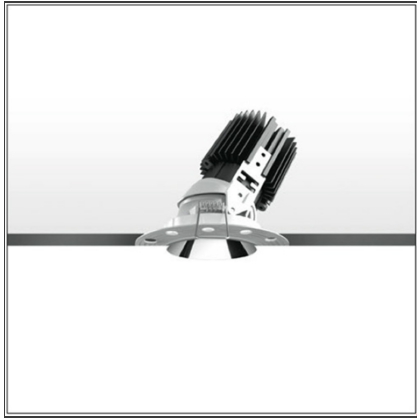

Everything 105 - Round - Adj - Kit Trimless - 28° 2700k - Black

IP 20/44 

DESIGN BY

Ernesto Gismondi

DESCRIPTION

Everything is an innovative range of professional recessed light fittings created to deliver a high lighting performance, with an eye on energy saving and excellent visual comfort. A complete, flexible product range, extremely versatile in its many applications and able to meet challenging lighting performance criteria.

TECHNICAL DRAWINGS

FEATURES

Article Code:	M328805	Material:	aluminium
Colour:	Black	Series:	Indoor
Installation:	Projector, Recessed, Ceiling		

DIMENSIONS

Weight:	kg 0.3	Cutout shape:	Rounded
Recessed depth:	cm 13	Glow Wire Test:	850