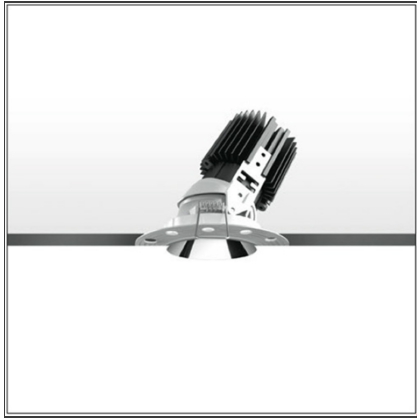

**Everything 105 - Round - Adj - Kit Trimless - 25° 3000k - Polished metal**

IP 20/44

**DESIGN BY**

Ernesto Gismondi

**DESCRIPTION**

Everything is an innovative range of professional recessed light fittings created to deliver a high lighting performance, with an eye on energy saving and excellent visual comfort. A complete, flexible product range, extremely versatile in its many applications and able to meet challenging lighting performance criteria.

**TECHNICAL DRAWINGS**

**FEATURES**

<b>Article Code:</b>	M257605	<b>Material:</b>	aluminium
<b>Colour:</b>	Polished aluminium	<b>Series:</b>	Indoor
<b>Installation:</b>	Projector, Recessed, Ceiling		

**DIMENSIONS**

<b>Weight:</b>	kg 0.3	<b>Cutout shape:</b>	Rounded
<b>Recessed depth:</b>	cm 13	<b>Glow Wire Test:</b>	850

**INCLUDED SOURCES**

<b>Category:</b>	LED	<b>Color temperature (K):</b>	3000K
<b>Number:</b>	1	<b>CRI:</b>	90
<b>Watt:</b>	13W		
<b>Type:</b>	0		
<b>Class:</b>	A		