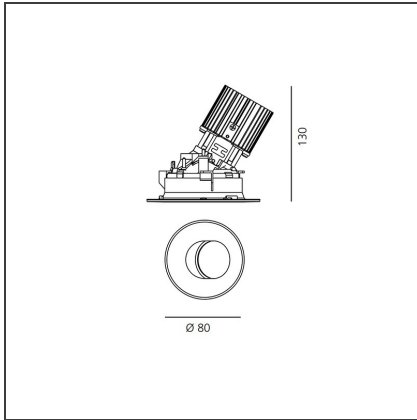

**TECHNICAL DRAWINGS**

**FEATURES**

<b>Article Code:</b>	M257605	<b>Material:</b>	aluminium
<b>Colour:</b>	Polished aluminium	<b>Series:</b>	Indoor
<b>Installation:</b>	Projector, Recessed, Ceiling		

**DIMENSIONS**

<b>Weight:</b>	kg 0.3	<b>Cutout shape:</b>	Rounded
<b>Recessed depth:</b>	cm 13	<b>Glow Wire Test:</b>	850

**INCLUDED SOURCES**

<b>Category:</b>	LED	<b>Color temperature (K):</b>	3000K
<b>Number:</b>	1	<b>CRI:</b>	90
<b>Watt:</b>	13W		
<b>Type:</b>	0		
<b>Class:</b>	A		