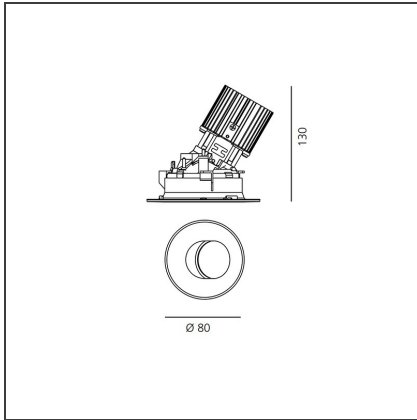

TECHNICAL DRAWINGS

FEATURES

Article Code:	M329005	Material:	aluminium
Colour:	Polished Metal	Series:	Indoor
Installation:	Projector, Recessed, Ceiling		

DIMENSIONS

Weight:	kg 0.3	Cutout shape:	Rounded
Recessed depth:	cm 13	Glow Wire Test:	850