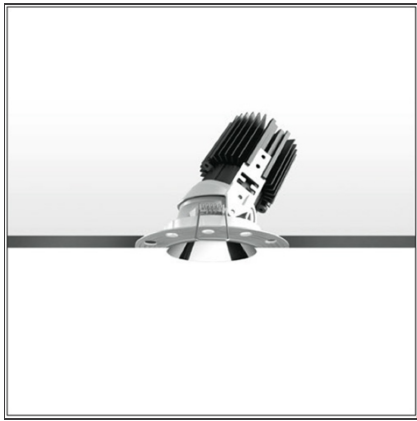

Everything 105 - Round - Adj - Kit Trimless - 25° 2700k - Polished Metal

IP 20/44 

DESIGN BY

Ernesto Gismondi

DESCRIPTION

Everything is an innovative range of professional recessed light fittings created to deliver a high lighting performance, with an eye on energy saving and excellent visual comfort. A complete, flexible product range, extremely versatile in its many applications and able to meet challenging lighting performance criteria.

TECHNICAL DRAWINGS

FEATURES

Article Code:	M329005	Material:	aluminium
Colour:	Polished Metal	Series:	Indoor
Installation:	Projector, Recessed, Ceiling		

DIMENSIONS

Weight:	kg 0.3	Cutout shape:	Rounded
Recessed depth:	cm 13	Glow Wire Test:	850