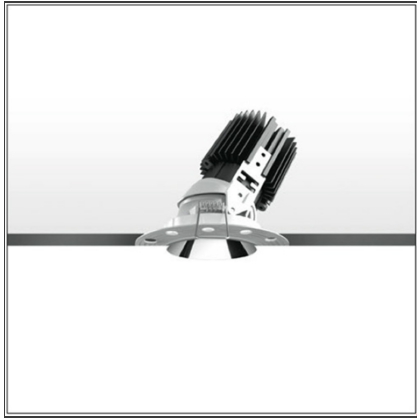

Everything 105 - Round - Adj - Kit Trimless - 25° 2700k - Black

IP 20/44 

DESIGN BY

Ernesto Gismondi

DESCRIPTION

Everything is an innovative range of professional recessed light fittings created to deliver a high lighting performance, with an eye on energy saving and excellent visual comfort. A complete, flexible product range, extremely versatile in its many applications and able to meet challenging lighting performance criteria.

TECHNICAL DRAWINGS

FEATURES

| | | | |
|----------------------|------------------------------|------------------|-----------|
| Article Code: | M328705 | Material: | aluminium |
| Colour: | Black | Series: | Indoor |
| Installation: | Projector, Recessed, Ceiling | | |

DIMENSIONS

| | | | |
|------------------------|--------|------------------------|---------|
| Weight: | kg 0.3 | Cutout shape: | Rounded |
| Recessed depth: | cm 13 | Glow Wire Test: | 850 |

INCLUDED SOURCES