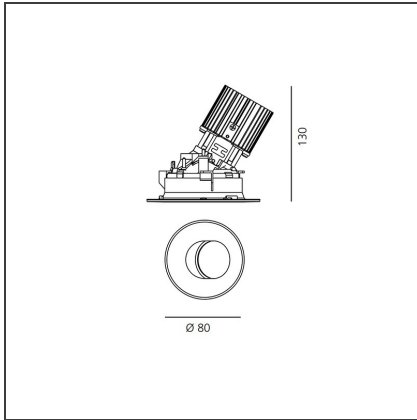

TECHNICAL DRAWINGS

FEATURES

| | | | |
|----------------------|------------------------------|------------------|-----------|
| Article Code: | M328705 | Material: | aluminium |
| Colour: | Black | Series: | Indoor |
| Installation: | Projector, Recessed, Ceiling | | |

DIMENSIONS

| | | | |
|------------------------|--------|------------------------|---------|
| Weight: | kg 0.3 | Cutout shape: | Rounded |
| Recessed depth: | cm 13 | Glow Wire Test: | 850 |

INCLUDED SOURCES