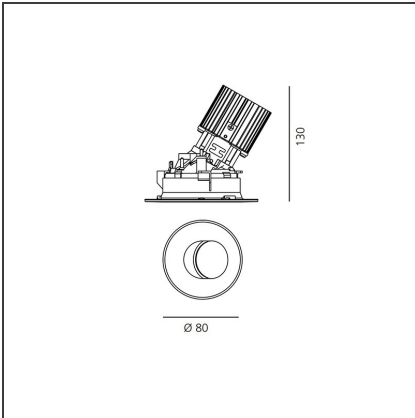

Everything 105 - Round - Adj - Kit Trim - 46° 3000k - Black

IP 20/44 

DESIGN BY

Ernesto Gismondi

DESCRIPTION

Everything is an innovative range of professional recessed light fittings created to deliver a high lighting performance, with an eye on energy saving and excellent visual comfort. A complete, flexible product range, extremely versatile in its many applications and able to meet challenging lighting performance criteria.

TECHNICAL DRAWINGS

FEATURES

Article Code:	M257405 M273400	Material:	aluminium
Colour:	Black	Series:	Indoor
Installation:	Recessed, Ceiling		

DIMENSIONS

Weight:	kg 0.3	Cutout shape:	Rounded
Recessed depth:	cm 13	Glow Wire Test:	850