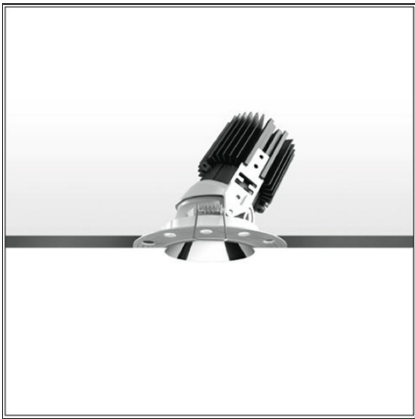

Everything 105 - Round - Adj - Kit Trim - 46° 3000k - Black

IP 20/44 

DESIGN BY

Ernesto Gismondi

DESCRIPTION

Everything is an innovative range of professional recessed light fittings created to deliver a high lighting performance, with an eye on energy saving and excellent visual comfort. A complete, flexible product range, extremely versatile in its many applications and able to meet challenging lighting performance criteria.

TECHNICAL DRAWINGS

FEATURES

Article Code:	M257405 M273400	Material:	aluminium
Colour:	Black	Series:	Indoor
Installation:	Recessed, Ceiling		

DIMENSIONS

Weight:	kg 0.3	Cutout shape:	Rounded
Recessed depth:	cm 13	Glow Wire Test:	850