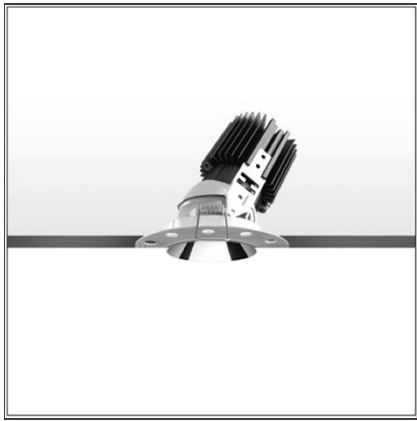

Everything 105 - Round - Adj - Kit Trim - 46° 2700k - Black

IP 20/44 

DESIGN BY

Ernesto Gismondi

DESCRIPTION

Everything is an innovative range of professional recessed light fittings created to deliver a high lighting performance, with an eye on energy saving and excellent visual comfort. A complete, flexible product range, extremely versatile in its many applications and able to meet challenging lighting performance criteria.

TECHNICAL DRAWINGS

FEATURES

Article Code:	M273400 M328905	Material:	aluminium
Colour:	Black	Series:	Indoor
Installation:	Recessed, Ceiling		

DIMENSIONS

Weight:	kg 0.3	Cutout shape:	Rounded
Recessed depth:	cm 13	Glow Wire Test:	850