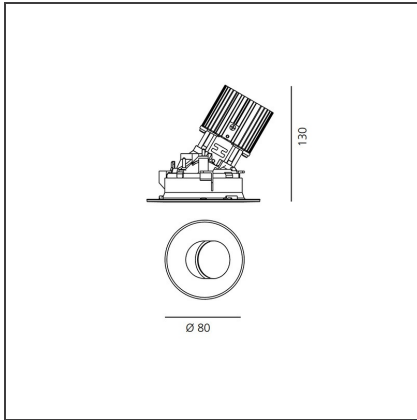

Everything 105 - Round - Adj - Kit Trim - 46° 2700k - Black

IP 20/44 

DESIGN BY

Ernesto Gismondi

DESCRIPTION

Everything is an innovative range of professional recessed light fittings created to deliver a high lighting performance, with an eye on energy saving and excellent visual comfort. A complete, flexible product range, extremely versatile in its many applications and able to meet challenging lighting performance criteria.

TECHNICAL DRAWINGS

FEATURES

Article Code:	M273400 M328905	Material:	aluminium
Colour:	Black	Series:	Indoor
Installation:	Recessed, Ceiling		

DIMENSIONS

Weight:	kg 0.3	Cutout shape:	Rounded
Recessed depth:	cm 13	Glow Wire Test:	850