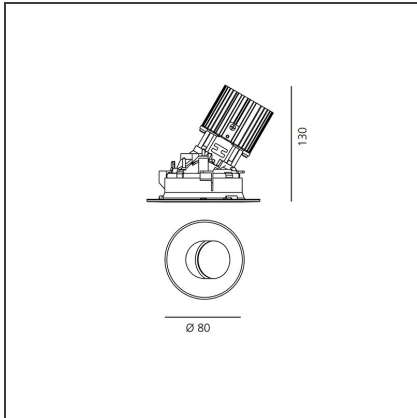

Everything 105 - Round - Adj - Kit Trim - 28° 3000k - Polished metal

IP 20/44 

DESIGN BY

Ernesto Gismondi

DESCRIPTION

Everything is an innovative range of professional recessed light fittings created to deliver a high lighting performance, with an eye on energy saving and excellent visual comfort. A complete, flexible product range, extremely versatile in its many applications and able to meet challenging lighting performance criteria.

TECHNICAL DRAWINGS

FEATURES

Article Code:	M257805 M273400	Material:	aluminium
Colour:	Polished aluminium	Series:	Indoor
Installation:	Recessed, Ceiling		

DIMENSIONS

Weight:	kg 0.3	Cutout shape:	Rounded
Recessed depth:	cm 13	Glow Wire Test:	850