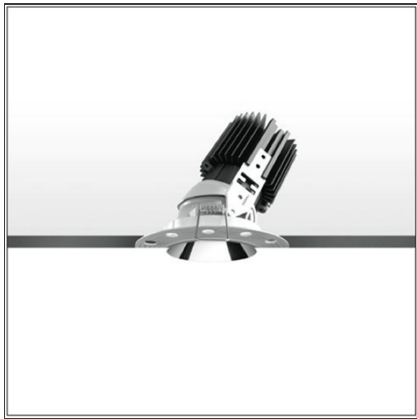

Everything 105 - Round - Adj - Kit Trim - 28° 3000k - Polished metal

IP 20/44 

DESIGN BY

Ernesto Gismondi

DESCRIPTION

Everything is an innovative range of professional recessed light fittings created to deliver a high lighting performance, with an eye on energy saving and excellent visual comfort. A complete, flexible product range, extremely versatile in its many applications and able to meet challenging lighting performance criteria.

TECHNICAL DRAWINGS

FEATURES

Article Code:	M257805 M273400	Material:	aluminium
Colour:	Polished aluminium	Series:	Indoor
Installation:	Recessed, Ceiling		

DIMENSIONS

Weight:	kg 0.3	Cutout shape:	Rounded
Recessed depth:	cm 13	Glow Wire Test:	850