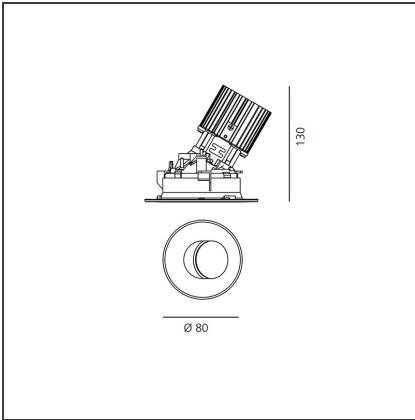

Everything 105 - Round - Adj - Kit Trim - 28° 3000k - Black

IP 20/44 

DESIGN BY

Ernesto Gismondi

DESCRIPTION

Everything is an innovative range of professional recessed light fittings created to deliver a high lighting performance, with an eye on energy saving and excellent visual comfort. A complete, flexible product range, extremely versatile in its many applications and able to meet challenging lighting performance criteria.

TECHNICAL DRAWINGS

FEATURES

Article Code:	M257205 M273400	Material:	aluminium
Colour:	Black	Series:	Indoor
Installation:	Recessed, Ceiling		

DIMENSIONS

Weight:	kg 0.3	Cutout shape:	Rounded
Recessed depth:	cm 13	Glow Wire Test:	850