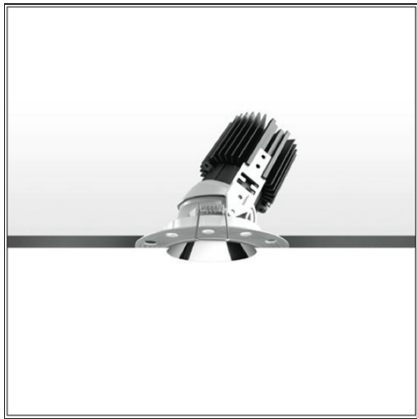

Everything 105 - Round - Adj - Kit Trim - 28° 2700k - Polished Metal

IP 20/44 

DESIGN BY

Ernesto Gismondi

DESCRIPTION

Everything is an innovative range of professional recessed light fittings created to deliver a high lighting performance, with an eye on energy saving and excellent visual comfort. A complete, flexible product range, extremely versatile in its many applications and able to meet challenging lighting performance criteria.

TECHNICAL DRAWINGS

FEATURES

Article Code:	M273400 M329105	Material:	aluminium
Colour:	Polished Metal	Series:	Indoor
Installation:	Recessed, Ceiling		

DIMENSIONS

Weight:	kg 0.3	Cutout shape:	Rounded
Recessed depth:	cm 13	Glow Wire Test:	850