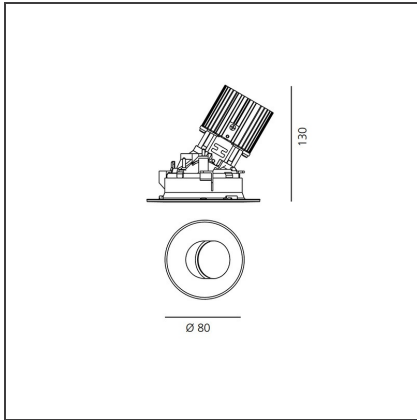

Everything 105 - Round - Adj - Kit Trim - 28° 2700k - Polished Metal

IP 20/44 

DESIGN BY

Ernesto Gismondi

DESCRIPTION

Everything is an innovative range of professional recessed light fittings created to deliver a high lighting performance, with an eye on energy saving and excellent visual comfort. A complete, flexible product range, extremely versatile in its many applications and able to meet challenging lighting performance criteria.

TECHNICAL DRAWINGS

FEATURES

Article Code:	M273400 M329105	Material:	aluminium
Colour:	Polished Metal	Series:	Indoor
Installation:	Recessed, Ceiling		

DIMENSIONS

Weight:	kg 0.3	Cutout shape:	Rounded
Recessed depth:	cm 13	Glow Wire Test:	850