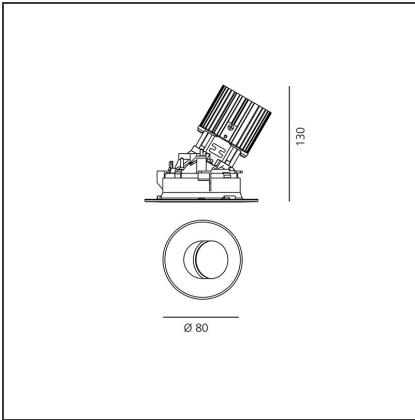

TECHNICAL DRAWINGS

FEATURES

Article Code:	M273400 M328805	Material:	aluminium
Colour:	Black	Series:	Indoor
Installation:	Recessed, Ceiling		

DIMENSIONS

Weight:	kg 0.3	Cutout shape:	Rounded
Recessed depth:	cm 13	Glow Wire Test:	850

INCLUDED SOURCES

Category:	LED	Color temperature (K):	2700K
Number:	1		
Watt:	13W		
Type:	0		
Class:	A		

LUMINAIRE

Watt:	13W	Delivered lumens output (lm):	818lm
Voltage:	220-240 V	CCT:	2700K
		CRI:	90