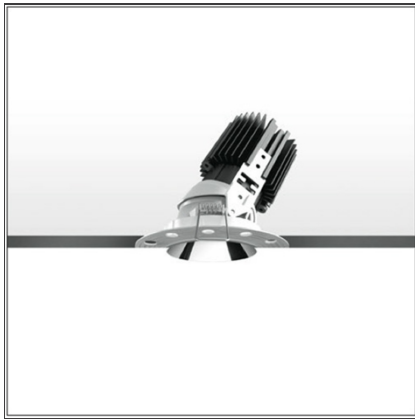

Everything 105 - Round - Adj - Kit Trim - 25° 3000k - Polished metal

IP 20/44 

DESIGN BY

Ernesto Gismondi

DESCRIPTION

Everything is an innovative range of professional recessed light fittings created to deliver a high lighting performance, with an eye on energy saving and excellent visual comfort. A complete, flexible product range, extremely versatile in its many applications and able to meet challenging lighting performance criteria.

TECHNICAL DRAWINGS

FEATURES

Article Code:	M257605 M273400	Material:	aluminium
Colour:	Polished aluminium	Series:	Indoor
Installation:	Recessed, Ceiling		

DIMENSIONS

Weight:	kg 0.3	Cutout shape:	Rounded
Recessed depth:	cm 13	Glow Wire Test:	850