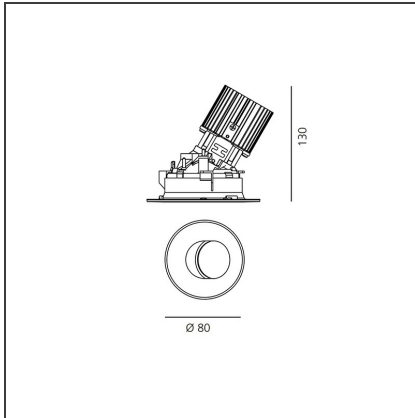

Everything 105 - Round - Adj - Kit Trim - 25° 3000k - Polished metal

IP 20/44 

DESIGN BY

Ernesto Gismondi

DESCRIPTION

Everything is an innovative range of professional recessed light fittings created to deliver a high lighting performance, with an eye on energy saving and excellent visual comfort. A complete, flexible product range, extremely versatile in its many applications and able to meet challenging lighting performance criteria.

TECHNICAL DRAWINGS

FEATURES

Article Code:	M257605 M273400	Material:	aluminium
Colour:	Polished aluminium	Series:	Indoor
Installation:	Recessed, Ceiling		

DIMENSIONS

Weight:	kg 0.3	Cutout shape:	Rounded
Recessed depth:	cm 13	Glow Wire Test:	850