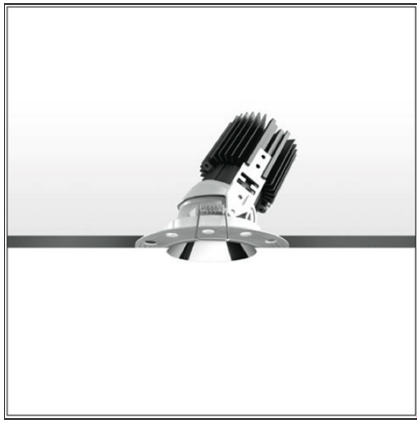

# Everything 105 - Round - Adj - Kit Trim - 25° 3000k - Black

IP 20/44 

## DESCRIPTION

Everything is an innovative range of professional recessed light fittings created to deliver a high lighting performance, with an eye on energy saving and excellent visual comfort. A complete, flexible product range, extremely versatile in its many applications and able to meet challenging lighting performance criteria.

## DIMENSIONS

<b>Weight:</b>	kg 0.3	<b>Cutout shape:</b>	Rounded
<b>Recessed depth:</b>	cm 13	<b>Glow Wire Test:</b>	850