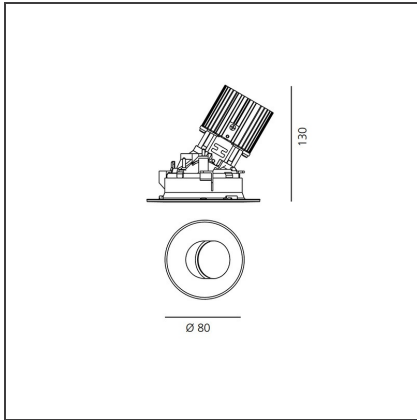

TECHNICAL DRAWINGS

FEATURES

Article Code:	M257005 M273400	Material:	aluminium
Colour:	Black	Series:	Indoor
Installation:	Recessed, Ceiling		

DIMENSIONS

Weight:	kg 0.3	Cutout shape:	Rounded
Recessed depth:	cm 13	Glow Wire Test:	850

INCLUDED SOURCES

Category:	LED	Color temperature (K):	3000K
Number:	1	CRI:	90
Watt:	13W		
Type:	0		
Class:	A		

LUMINAIRE

Watt:	13W	Delivered lumens output (lm):	858lm
Voltage:	220-240 V	CCT:	3000K
		Efficiency:	100%
		Efficacy:	65.97lm/W
		CRI:	90