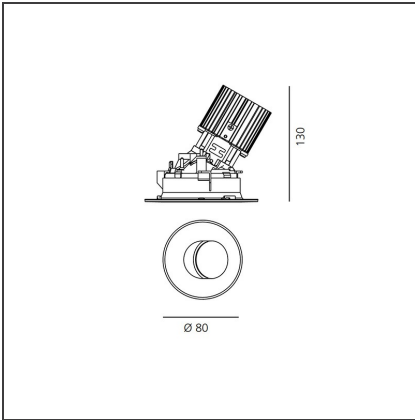

TECHNICAL DRAWINGS

FEATURES

Article Code:	M273400 M329005	Material:	aluminium
Colour:	Polished Metal	Series:	Indoor
Installation:	Recessed, Ceiling		

DIMENSIONS

Weight:	kg 0.3	Cutout shape:	Rounded
Recessed depth:	cm 13	Glow Wire Test:	850

INCLUDED SOURCES

Category:	LED	Color temperature (K):	2700K
Number:	1		
Watt:	13W		
Type:	0		
Class:	A		

LUMINAIRE

Watt:	13W	Delivered lumens output (lm):	1020lm
Voltage:	220-240 V	CCT:	2700K
		CRI:	90