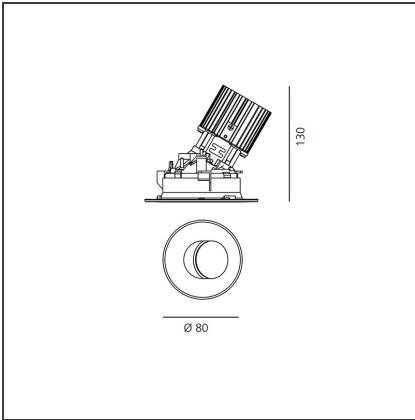

TECHNICAL DRAWINGS

FEATURES

Article Code:	M273400 M328705	Material:	aluminium
Colour:	Black	Series:	Indoor
Installation:	Recessed, Ceiling		

DIMENSIONS

Weight:	kg 0.3	Cutout shape:	Rounded
Recessed depth:	cm 13	Glow Wire Test:	850

INCLUDED SOURCES

Category:	LED	Color temperature (K):	2700K
Number:	1		
Watt:	13W		
Type:	0		
Class:	A		

LUMINAIRE

Watt:	13W	Delivered lumens output (lm):	821lm
Voltage:	220-240 V	CCT:	2700K
		CRI:	90