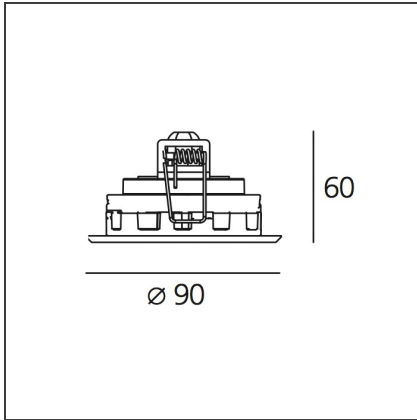

TECHNICAL DRAWINGS

FEATURES

Article Code:	T42011FLW00	Series:	Outdoor
Installation:	Recessed		

DIMENSIONS

Recessed depth:	cm 6	Cutout diameter:	cm 8
		Cutout shape:	Rounded
		Impact Resistance:	IK10

INCLUDED SOURCES

Category:	LED	Color temperature (K):	3000K
Number:	1	Color Tolerance:	MacAdam 4SDCM
Watt:	3W	CRI:	80
Delivered lumens output (lm):	233lm	Efficacy:	73lm/W
Type:	0	Service Life:	L70(10K) > 60500h
Class:	A		

LUMINAIRE

Power Supply:	Electronic ballast supplied separately	Delivered lumens output (lm):	179lm
Watt:	3.2W	CCT:	3000K
		Efficiency:	100%
		Efficacy:	55.94lm/W
		CRI:	80

Notes

Flood opticWide luminous flow suitable for lighting large areas.