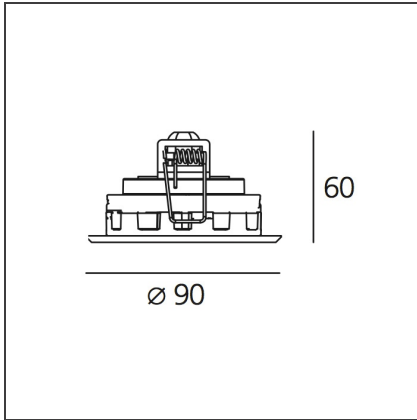

TECHNICAL DRAWINGS

FEATURES

Article Code:	T42003SPW00	Series:	Outdoor
Installation:	Recessed		

DIMENSIONS

Recessed depth:	cm 6	Cutout diameter:	cm 8
		Cutout shape:	Rounded
		Impact Resistance:	IK10

INCLUDED SOURCES

Category:	LED	Color temperature (K):	3000K
Number:	1	Color Tolerance:	MacAdam 4SDCM
Watt:	3W	CRI:	80
Delivered lumens output (lm):	233lm	Efficacy:	73lm/W
Type:	0	Service Life:	L70(10K) > 60500h
Class:	A		

LUMINAIRE

Power Supply:	Electronic ballast supplied separately	Delivered lumens output (lm):	220lm
Watt:	3.2W	CCT:	3000K
		Efficiency:	100%
		Efficacy:	68.84lm/W
		CRI:	80

Notes

Flood opticWide luminous flow suitable for lighting large areas.