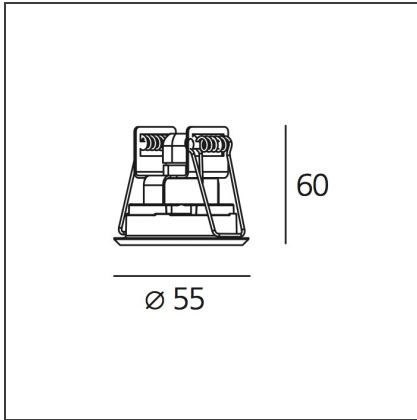

TECHNICAL DRAWINGS

FEATURES

Article Code:	T42001WFLW00	Series:	Outdoor
Installation:	Recessed		

DIMENSIONS

Recessed depth:	cm 6	Cutout diameter:	cm 4.7
		Cutout shape:	Rounded
		Impact Resistance:	IK10

INCLUDED SOURCES

Category:	LED	Color temperature (K):	3000K
Number:	1	Color Tolerance:	MacAdam 4SDCM
Watt:	1W	CRI:	80
Delivered lumens output (lm):	83lm	Efficacy:	69lm/W
Type:	0	Service Life:	L70(10K) > 60500h
Class:	A		

LUMINAIRE

Power Supply:	Electronic ballast supplied separately	Delivered lumens output (lm):	76lm
Watt:	1.2W	CCT:	3000K
		Efficiency:	100%
		Efficacy:	63.54lm/W
		CRI:	80

Notes

Flood opticWide luminous flow suitable for lighting large areas.