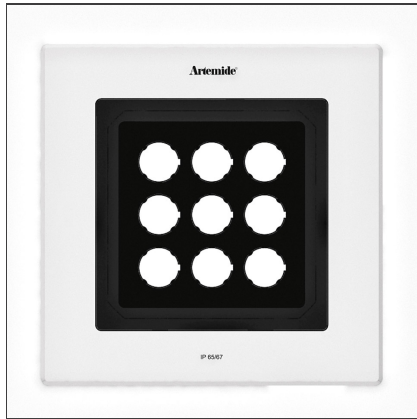

# Ego Flat 220 downlight Square EL 3000K Aluminium IK10

IP 65/67

## DESCRIPTION

Light fixture with high-performance LED light sources. Ceiling installation. Two different housing depths. Round and square version in five sizes. Consists of body, frame, black silkscreened tempered glass, fixing springs. Body in EN AB44100 aluminium, silicone gaskets. Frame in aluminium or stainless steel AISI 316. Black silkscreened tempered glass, 8mm-thick. Fixing springs in harmonic iron. Power connection to the mains by means of a H05RN-r cabl and IP68 electrical terminal board, supplied with the fixture. Glass surface temperature lower than 40°C. Fixed or adjustable optics. PMMA lenses in 3 different versions of beams. White monochromatic LEDs available in 2 colour temperatures Warm = 3000K Neutral = 4000K Painted die-cast aluminium with 3-stage outdoortreatment: nanotechnologies, anti-oxidant primer, polyester paint. Technical features of light fixtures in compliance with EN60598-1 and part 2-13. IP Rating IP65. Insulation class III. Installation must be carried out by specialized personnel. Carefully follow the instructions.