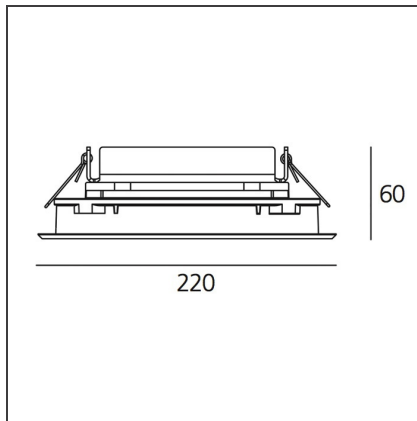

TECHNICAL DRAWINGS

FEATURES

Article Code:	T42008ELPTW00	Series:	Outdoor
Installation:	Recessed		

DIMENSIONS

Base Length:	cm 22	Cutout shape:	Squared
Base Width:	cm 22	Impact Resistance:	IK10
Recessed depth:	cm 6		

INCLUDED SOURCES

Category:	LED	Color temperature (K):	3000K
Number:	1	Color Tolerance:	4SDCM
Watt:	14W	CRI:	80 Typ
Delivered lumens output (lm):	884lm	Efficacy:	63lm/W
Type:	0	Service Life:	L70(10K)>60.500
Class:	A		

LUMINAIRE

Power Supply:	Electronic ballast supplied separately	Delivered lumens output (lm):	797lm
Watt:	14W	CCT:	3000K
		Efficiency:	100%
		Efficacy:	56.93lm/W
		CRI:	80

Notes

Flood opticWide luminous flow suitable for lighting large areas.