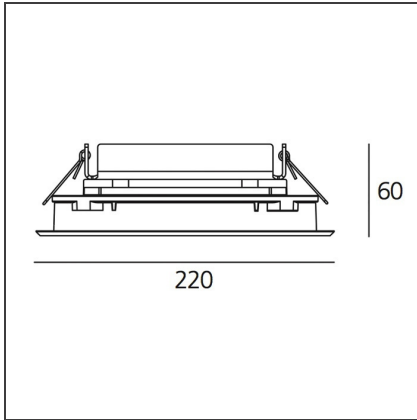

TECHNICAL DRAWINGS

FEATURES

Article Code:	T42016WFLW00	Series:	Outdoor
Installation:	Recessed		

DIMENSIONS

Base Length:	cm 22	Cutout shape:	Squared
Base Width:	cm 22	Impact Resistance:	IK10
Recessed depth:	cm 6		

INCLUDED SOURCES

Category:	LED	Color temperature (K):	3000K
Number:	1	Color Tolerance:	4SDCM
Watt:	14W	CRI:	80 Typ
Delivered lumens output (lm):	884lm	Efficacy:	63lm/W
Type:	0	Service Life:	L70(10K)>60.500
Class:	A		

LUMINAIRE

Power Supply:	Electronic ballast supplied separately	Delivered lumens output (lm):	794lm
Watt:	14W	CCT:	3000K
		Efficiency:	100%
		Efficacy:	56.71lm/W
		CRI:	80

Notes

Flood opticWide luminous flow suitable for lighting large areas.