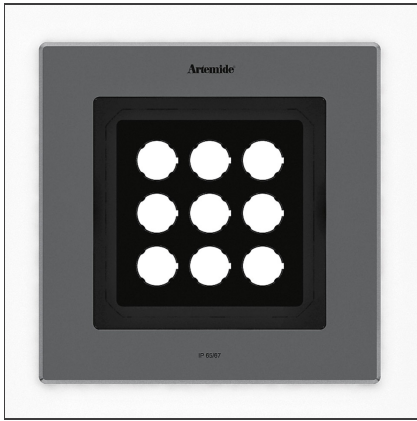

# Ego Flat 220 downlight Square 38° 3000K Inox IK10

IP 65/67

## DESCRIPTION

Light fixture with high-performance LED light sources. Ceiling installation. Two different housing depths. Round and square version in five sizes. Consists of body, frame, black silkscreened tempered glass, fixing springs. Body in EN AB44100 aluminium, silicone gaskets. Frame in aluminium or stainless steel AISI 316. Black silkscreened tempered glass, 8mm-thick. Fixing springs in harmonic iron. Power connection to the mains by means of a H05RN-r cabl and IP68 electrical terminal board, supplied with the fixture. Glass surface temperature lower than 40°C. Fixed or adjustable optics. PMMA lenses in 3 different versions of beams. White monochromatic LEDs available in 2 colour temperatures Warm = 3000K Neutral = 4000K Painted die-cast aluminium with 3-stage outdoortreatment: nanotechnologies, anti-oxidant primer, polyester paint. Technical features of light fixtures in compliance with EN60598-1 and part 2-13. IP Rating IP65. Insulation class III. Installation must be carried out by specialized personnel. Carefully follow the instructions.