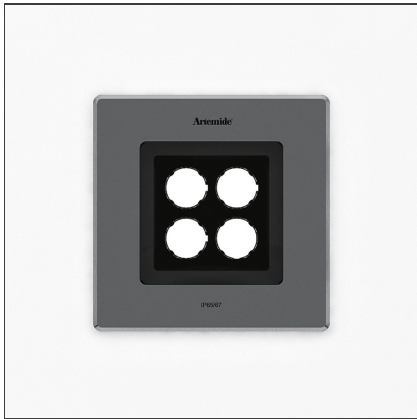

# Ego Flat 150 downlight Square 38° 3000K Inox IK09

IP 65/67 

## DESCRIPTION

Light fixture with high-performance LED light sources. Ceiling installation. Two different housing depths. Round and square version in five sizes. Consists of body, frame, black silkscreened tempered glass, fixing springs. Body in EN AB44100 aluminium, silicone gaskets. Frame in aluminium or stainless steel AISI 316. Black silkscreened tempered glass, 8mm-thick. Fixing springs in harmonic iron. Power connection to the mains by means of a H05RN-r cabl and IP68 electrical terminal board, supplied with the fixture. Glass surface temperature lower than 40°C. Fixed or adjustable optics. PMMA lenses in 3 different versions of beams. White monochromatic LEDs available in 2 colour temperatures Warm = 3000K Neutral = 4000K Painted die-cast aluminium with 3-stage outdoortreatment: nanotechnologies, anti-oxidant primer, polyester paint. Technical features of light fixtures in compliance with EN60598-1 and part 2-13. IP Rating IP65. Insulation class III. Installation must be carried out by specialized personnel. Carefully follow the instructions.