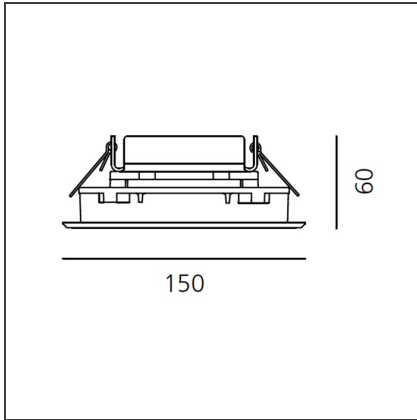

TECHNICAL DRAWINGS

FEATURES

Article Code:	T42014WFLW00	Series:	Outdoor
Installation:	Recessed		

DIMENSIONS

Base Length:	cm 15	Cutout shape:	Squared
Base Width:	cm 15	Impact Resistance:	IK10
Recessed depth:	cm 6		

INCLUDED SOURCES

Category:	LED	Color temperature (K):	3000K
Number:	1		
Watt:	6W		
Delivered lumens output (lm):	366lm		
Type:	0		
Class:	A		

LUMINAIRE

Power Supply:	Electronic ballast supplied separately	Delivered lumens output (lm):	321lm
Watt:	6.3W	CCT:	3000K
		Efficiency:	100%
		Efficacy:	50.95lm/W
		CRI:	80

Notes

Flood opticWide luminous flow suitable for lighting large areas.