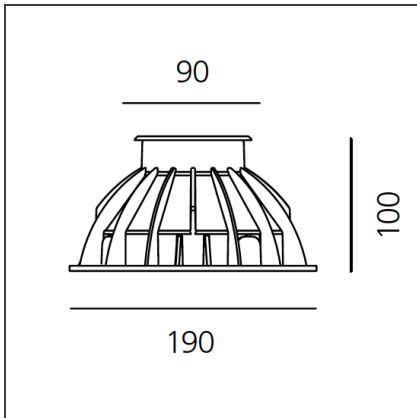

Ego 90 walk-over aluminium EL 3000K Square

IP 65/67 

DESIGN BY

Studio Artemide

DESCRIPTION

Light fixture with high-performance LED light sources. Recessed floor installation. Walk-over version. Housing depths: Ego WO: 110mm - 120mm, Ego Flat WO: 60mm. Round and square version in five sizes. Consists of body, frame, black silkscreened tempered glass, recessing box. Body in EN AB44100 aluminium, silicone gaskets. Three colour options: with aluminium (only in the 50mm and 90mm size), stainless steel or black silkscreened tempered glass frame, 8mm thick, flush floor-mounting Recessing box for laying in reinforced polymer, can be ordered separately. Ego Flat WO- Feeding cable H05RN-F, with 300cm length for EGO 55 & EGO 90, 20cm for EGO 150, 30cm for EGO 220. Power connection to the mains by means of remote ballast and IP68 electrical terminal board, supplied with the fixture. Fixing to the recessing box is ensured by means of anti-vandal screws TORX, AISI 316. Glass surface temperature lower than 40°C. Fixed or adjustable optics. PMMA lenses in 3 different versions of beams. White monochromatic LEDs available in 2 colour temperatures: Warm = 3000K Neutral = 4000K Screws in stainless steel AISI 316. Painted die-cast aluminium with 3-stage outdoor treatment: nanotechnologies, antioxidant primer, polyester paint. Technical features of light fixtures in compliance with EN60598-1 and part 2-13. IP Rating IP65 IP67. Insulation class: Ego WO: class I. Ego Flat WO: class III. Installation must be carried out by specialized personnel. Carefully follow the instructions.

TECHNICAL DRAWINGS

FEATURES

Article Code:	T4004ELPTW00	Series:	Outdoor
Installation:	Recessed		

DIMENSIONS

Length:	cm 19	Cutout shape:	Squared
Width:	cm 19	Impact Resistance:	IK09
Recessed depth:	cm 10		

INCLUDED SOURCES