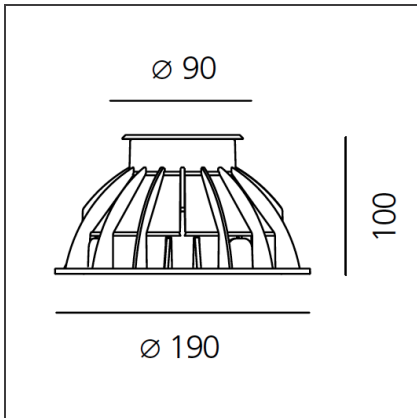

Ego 90 walk-over aluminium 24° 3000K Round

IP 65/67

DESIGN BY

Studio Artemide

DESCRIPTION

Light fixture with high-performance LED light sources. Recessed floor installation. Walk-over version. Housing depths: Ego WO: 110mm - 120mm, Ego Flat WO: 60mm. Round and square version in five sizes. Consists of body, frame, black silkscreened tempered glass, recessing box. Body in EN AB44100 aluminium, silicone gaskets. Three colour options: with aluminium (only in the 50mm and 90mm size), stainless steel or black silkscreened tempered glass frame, 8mm thick, flush floor-mounting Recessing box for laying in reinforced polymer, can be ordered separately. Ego Flat WO- Feeding cable H05RN-F, with 300cm length for EGO 55 & EGO 90, 20cm for EGO 150, 30cm for EGO 220. Power connection to the mains by means of remote ballast and IP68 electrical terminal board, supplied with the fixture. Fixing to the recessing box is ensured by means of anti-vandal screws TORX, AISI 316. Glass surface temperature lower than 40°C. Fixed or adjustable optics. PMMA lenses in 3 different versions of beams. White monochromatic LEDs available in 2 colour temperatures: Warm = 3000K Neutral = 4000K Screws in stainless steel AISI 316. Painted die-cast aluminium with 3-stage outdoor treatment: nanotechnologies, antioxidant primer, polyester paint. Technical features of light fixtures in compliance with EN60598-1 and part 2-13. IP Rating IP65 IP67. Insulation class: Ego WO: class I. Ego Flat WO: class III. Installation must be carried out by specialized personnel. Carefully follow the instructions.

TECHNICAL DRAWINGS

FEATURES

Article Code:	T4034FLW00	Series:	Outdoor
Installation:	Recessed		

DIMENSIONS

Recessed depth:	cm 10	Cutout diameter:	cm 19
		Cutout shape:	Rounded
		Impact Resistance:	IK10

INCLUDED SOURCES