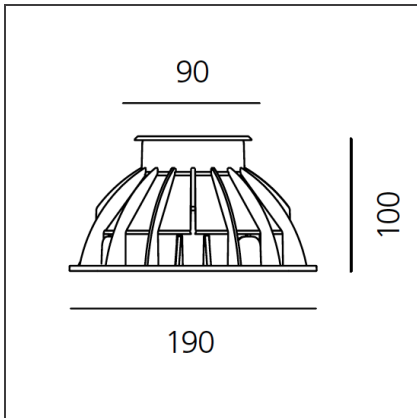

TECHNICAL DRAWINGS

FEATURES

Article Code:	T4004SPW00	Series:	Outdoor
Installation:	Recessed		

DIMENSIONS

Length:	cm 19	Cutout shape:	Squared
Width:	cm 19	Impact Resistance:	IK10
Recessed depth:	cm 10		

INCLUDED SOURCES

Category:	LED	Color temperature (K):	3000K
Number:	1	Color Tolerance:	MacAdam 4SDCM
Watt:	3W	CRI:	80
Delivered lumens output (lm):	233lm	Efficacy:	73lm/W
Type:	0	Service Life:	L70(10K) > 60500h
Class:	A		

LUMINAIRE

Power Supply:	Electronic unintegrated	Delivered lumens output (lm):	220lm
Watt:	3.5W	CCT:	3000K
		Efficiency:	100%
		Efficacy:	62.94lm/W
		CRI:	80

Notes

Flood opticWide luminous flow suitable for lighting large areas.