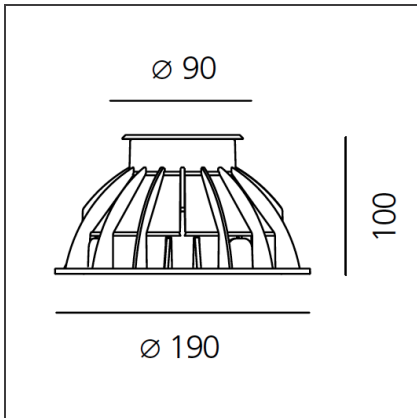

Ego 90 drive-over stainless steel 10° 3000K Round

IP 65/67

DESIGN BY

Studio Artemide

DESCRIPTION

Light fixture with high-performance LED light sources. Recessed floor installation. Walk-over version. Housing depths: Ego WO: 110mm - 120mm, Ego Flat WO: 60mm. Round and square version in five sizes. Consists of body, frame, black silkscreened tempered glass, recessing box. Body in EN AB44100 aluminium, silicone gaskets. Three colour options: with aluminium (only in the 50mm and 90mm size), stainless steel or black silkscreened tempered glass frame, 8mm thick, flush floor-mounting Recessing box for laying in reinforced polymer, can be ordered separately. Ego Flat WO- Feeding cable H05RN-F, with 300cm length for EGO 55 & EGO 90, 20cm for EGO 150, 30cm for EGO 220. Power connection to the mains by means of remote ballast and IP68 electrical terminal board, supplied with the fixture. Fixing to the recessing box is ensured by means of anti-vandal screws TORX, AISI 316. Glass surface temperature lower than 40°C. Fixed or adjustable optics. PMMA lenses in 3 different versions of beams. White monochromatic LEDs available in 2 colour temperatures: Warm = 3000K Neutral = 4000K Screws in stainless steel AISI 316. Painted die-cast aluminium with 3-stage outdoor treatment: nanotechnologies, antioxidant primer, polyester paint. Technical features of light fixtures in compliance with EN60598-1 and part 2-13. IP Rating IP65 IP67. Insulation class: Ego WO: class I. Ego Flat WO: class III. Installation must be carried out by specialized personnel. Carefully follow the instructions.

TECHNICAL DRAWINGS

FEATURES

Article Code:	T4033SPW00	Material:	Steel tempered glass, polymer
Installation:	Recessed	Series:	Outdoor

DIMENSIONS

Recessed depth:	cm 10	Cutout diameter:	cm 19
		Cutout shape:	Rounded
		Impact Resistance:	IK10