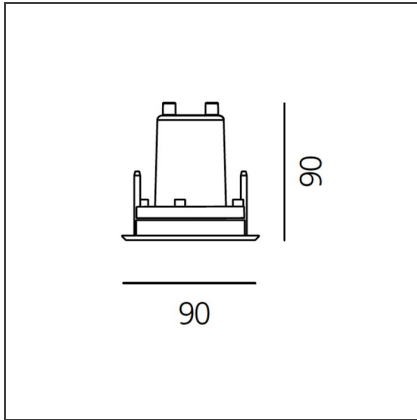

Ego 90 downlight Square EL 3000K Aluminium IK10

IP 65/67

DESIGN BY

Studio Artemide

DESCRIPTION

Light fixture with high-performance LED light sources. Ceiling installation. Two different housing depths. Round and square version in five sizes. Consists of body, frame, black silkscreened tempered glass, fixing springs. Body in EN AB44100 aluminium, silicone gaskets. Frame in aluminium or stainless steel AISI 316. Black silkscreened tempered glass, 8mm-thick. Fixing springs in harmonic iron. Power connection to the mains by means of a H05RN-r cabl and IP68 electrical terminal board, supplied with the fixture. Glass surface temperature lower than 40°C. Fixed or adjustable optics. PMMA lenses in 3 different versions of beams. White monochromatic LEDs available in 2 colour temperatures Warm = 3000K Neutral = 4000K Painted die-cast aluminium with 3-stage outdoortreatment: nanotechnologies, anti-oxidant primer, polyester paint. Technical features of light fixtures in compliance with EN60598-1 and part 2-13. IP Rating IP65. Insulation class III. Installation must be carried out by specialized personnel. Carefully follow the instructions.

TECHNICAL DRAWINGS

FEATURES

Article Code:	T4063ELPTW00	Series:	Outdoor
Installation:	Recessed		

DIMENSIONS

Base Length:	cm 9	Cutout shape:	Squared
Base Width:	cm 9	Impact Resistance:	IK10
Recessed depth:	cm 9		