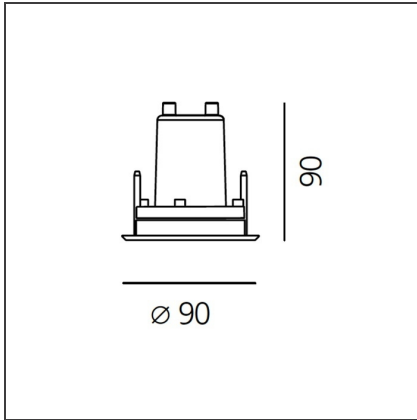

Ego 90 downlight Round 24° 3000K Aluminium IK10

IP 65/67

DESIGN BY

Studio Artemide

DESCRIPTION

Light fixture with high-performance LED light sources. Ceiling installation. Two different housing depths. Round and square version in five sizes. Consists of body, frame, black silkscreened tempered glass, fixing springs. Body in EN AB44100 aluminium, silicone gaskets. Frame in aluminium or stainless steel AISI 316. Black silkscreened tempered glass, 8mm-thick. Fixing springs in harmonic iron. Power connection to the mains by means of a H05RN-r cabl and IP68 electrical terminal board, supplied with the fixture. Glass surface temperature lower than 40°C. Fixed or adjustable optics. PMMA lenses in 3 different versions of beams. White monochromatic LEDs available in 2 colour temperatures Warm = 3000K Neutral = 4000K Painted die-cast aluminium with 3-stage outdoortreatment: nanotechnologies, anti-oxidant primer, polyester paint. Technical features of light fixtures in compliance with EN60598-1 and part 2-13. IP Rating IP65. Insulation class III. Installation must be carried out by specialized personnel. Carefully follow the instructions.

TECHNICAL DRAWINGS

FEATURES

Article Code:	T4083FLW00	Series:	Outdoor
Installation:	Recessed		

DIMENSIONS

Recessed depth:	cm 9	Cutout diameter:	cm 8
		Cutout shape:	Rounded
		Impact Resistance:	IK10

INCLUDED SOURCES