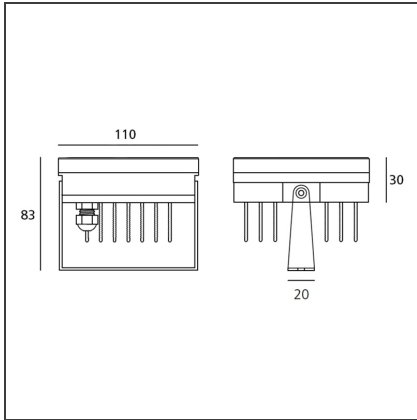

Ego 6 Spot - 24Vdc - 26° 3000K

IP65  

DESIGN BY

Studio Artemide

DESCRIPTION

Floor/ wall /Ceiling adjustable spotlight, with LED sources.
Materials: floor/ wall support and body in painted aluminium, screen in tempered glass. PMMA lenses
- Medium optic. Monochrome white LED, 3000K (warm).

TECHNICAL DRAWINGS

FEATURES

| | | | |
|----------------------|----------------------|-----------------------|---------------|
| Article Code: | T7633FLW00 | Material: | Aluminium |
| Colour: | Silver grey | Series: | Outdoor |
| Installation: | Floor, Wall, Ceiling | Area contract: | null, Outdoor |

DIMENSIONS

| | |
|----------------|--------|
| Height: | cm 8.3 |
|----------------|--------|

INCLUDED SOURCES

| | | | |
|--------------------------------------|-------|-------------------------------|--------|
| Category: | LED | Color temperature (K): | 3000K |
| Number: | 1 | Voltage: | 24 Vdc |
| Watt: | 12W | | |
| Delivered lumens output (lm): | 444lm | | |
| Type: | 0 | | |
| Class: | A | | |