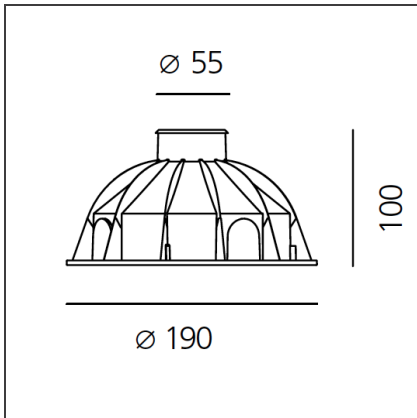

TECHNICAL DRAWINGS

FEATURES

Article Code:	T4031ELPTW00	Material:	aluminium
Installation:	Recessed	Series:	Outdoor
		Area contract:	null, Outdoor

DIMENSIONS

Cutout diameter:	cm 19
Cutout shape:	Rounded
Impact Resistance:	IK09

INCLUDED SOURCES

Category:	LED	Color temperature (K):	3000K
Number:	1	Color Tolerance:	MacAdam 4SDCM
Watt:	1,5W	CRI:	75
Delivered lumens output (lm):	83lm	Efficacy:	69lm/W
Type:	0	Service Life:	L70(10K) > 60500h
Class:	A		

LUMINAIRE

Power Supply:	Electronic unintegrated	Delivered lumens output (lm):	77lm
Watt:	1.5W	CCT:	3000K
		Efficiency:	100%
		Efficacy:	51.67lm/W
		CRI:	80

Notes

Flood opticWide luminous flow suitable for lighting large areas.