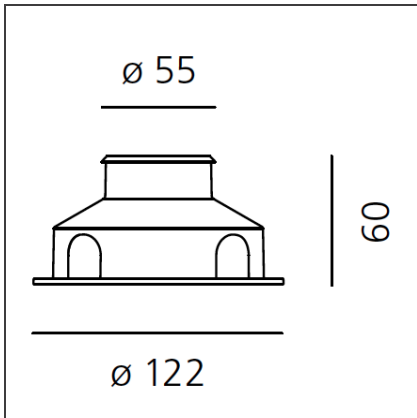

Ego 55 Flat walk-over aluminium EL 3000K Round

IP65/67  

DESIGN BY

Studio Artemide

DESCRIPTION

Light fixture with high-performance LED light sources. Recessed floor installation. Walk-over version. Housing depths: Ego WO: 110mm - 120mm, Ego Flat WO: 60mm. Round and square version in five sizes. Consists of body, frame, black silkscreened tempered glass, recessing box. Body in EN AB44100 aluminium, silicone gaskets. Three colour options: with aluminium (only in the 50mm and 90mm size), stainless steel or black silkscreened tempered glass frame, 8mm thick, flush floor-mounting Recessing box for laying in reinforced polymer, can be ordered separately. Ego Flat WO- Feeding cable H05RN-F, with 300cm length for EGO 55 & EGO 90, 20cm for EGO 150, 30cm for EGO 220. Power connection to the mains by means of remote ballast and IP68 electrical terminal board, supplied with the fixture. Fixing to the recessing box is ensured by means of anti-vandal screws TORX, AISI 316. Glass surface temperature lower than 40°C. Fixed or adjustable optics. PMMA lenses in 3 different versions of beams. White monochromatic LEDs available in 2 colour temperatures: Warm = 3000K Neutral = 4000K Screws in stainless steel AISI 316. Painted die-cast aluminium with 3-stage outdoor treatment: nanotechnologies, antioxidant primer, polyester paint. Technical features of light fixtures in compliance with EN60598-1 and part 2-13. IP Rating IP65 IP67. Insulation class: Ego WO: class I. Ego Flat WO: class III. Installation must be carried out by specialized personnel. Carefully follow the instructions.

TECHNICAL DRAWINGS

FEATURES

Article Code:	T40000ELPTW00	Material:	aluminium
Installation:	Recessed	Series:	Outdoor
		Area contract:	null, Outdoor

DIMENSIONS

Cutout diameter:	cm 12.2
Cutout shape:	Rounded
Impact Resistance:	IK09