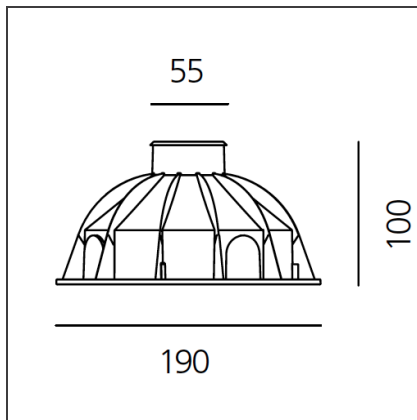

TECHNICAL DRAWINGS

FEATURES

Article Code:	T4002SPW00	Material:	Steel tempered glass, polymer
Installation:	Recessed	Series:	Outdoor
		Area contract:	null, Outdoor

DIMENSIONS

Base Length:	cm 19	Cutout shape:	Squared
Base Width:	cm 19	Impact Resistance:	IK10
Recessed depth:	cm 10		

INCLUDED SOURCES

Category:	LED	Color temperature (K):	3000K
Number:	1	Color Tolerance:	MacAdam 4SDCM
Watt:	1,5W	CRI:	75
Delivered lumens output (lm):	83lm	Efficacy:	69lm/W
Type:	0	Service Life:	L70(10K) > 60500h
Class:	A		

LUMINAIRE

Power Supply:	Electronic unintegrated	Delivered lumens output (lm):	83lm
Watt:	1.5W	CCT:	3000K
		Efficiency:	100%
		Efficacy:	55.14lm/W
		CRI:	80

Notes

Wall Washer opticWide luminous flow suitable for lighting large areas.