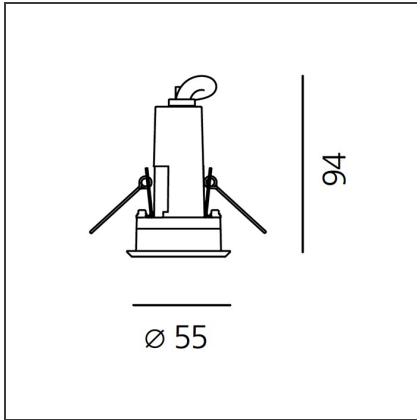

Ego 55 downlight 32° 3000K Round Aluminium IK09

IP65/67  

DESIGN BY

Studio Artemide

DESCRIPTION

Light fixture with high-performance LED light sources. Ceiling installation. Two different housing depths. Round and square version in five sizes. Consists of body, frame, black silkscreened tempered glass, fixing springs. Body in EN AB44100 aluminium, silicone gaskets. Frame in aluminium or stainless steel AISI 316. Black silkscreened tempered glass, 8mm-thick. Fixing springs in harmonic iron. Power connection to the mains by means of a H05RN-r cabl and IP68 electrical terminal board, supplied with the fixture. Glass surface temperature lower than 40°C. Fixed or adjustable optics. PMMA lenses in 3 different versions of beams. White monochromatic LEDs available in 2 colour temperatures Warm = 3000K Neutral = 4000K Painted die-cast aluminium with 3-stage outdoortreatment: nanotechnologies, anti-oxidant primer, polyester paint. Technical features of light fixtures in compliance with EN60598-1 and part 2-13. IP Rating IP65. Insulation class III. Installation must be carried out by specialized personnel. Carefully follow the instructions.

TECHNICAL DRAWINGS

FEATURES

Article Code:	T4081WFLW00	Series:	Outdoor
Installation:	Recessed		

DIMENSIONS

Recessed depth:	cm 9.4	Cutout diameter:	cm 4.7
		Cutout shape:	Rounded
		Impact Resistance:	IK10

INCLUDED SOURCES