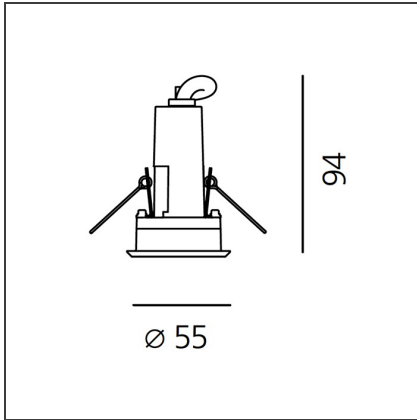

Ego 55 downlight 14° 3000K Round Inox IK10

IP65/67  

DESIGN BY

Studio Artemide

DESCRIPTION

Light fixture with high-performance LED light sources. Ceiling installation. Two different housing depths. Round and square version in five sizes. Consists of body, frame, black silkscreened tempered glass, fixing springs. Body in EN AB44100 aluminium, silicone gaskets. Frame in aluminium or stainless steel AISI 316. Black silkscreened tempered glass, 8mm-thick. Fixing springs in harmonic iron. Power connection to the mains by means of a H05RN-r cabl and IP68 electrical terminal board, supplied with the fixture. Glass surface temperature lower than 40°C. Fixed or adjustable optics. PMMA lenses in 3 different versions of beams. White monochromatic LEDs available in 2 colour temperatures Warm = 3000K Neutral = 4000K Painted die-cast aluminium with 3-stage outdoortreatment: nanotechnologies, anti-oxidant primer, polyester paint. Technical features of light fixtures in compliance with EN60598-1 and part 2-13. IP Rating IP65. Insulation class III. Installation must be carried out by specialized personnel. Carefully follow the instructions.

TECHNICAL DRAWINGS

FEATURES

Article Code:	T4080SPW00	Series:	Outdoor
Installation:	Recessed		

DIMENSIONS

Recessed depth:	cm 9.4	Cutout diameter:	cm 4.7
		Cutout shape:	Rounded
		Impact Resistance:	IK10

INCLUDED SOURCES