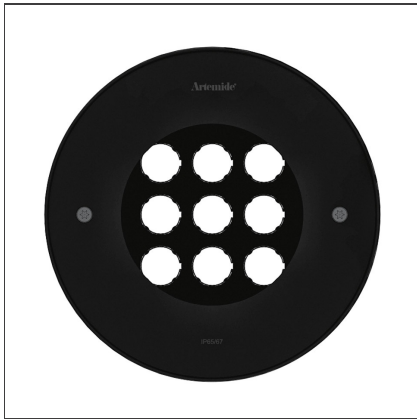

Ego 220 glass downlight Round 5° 3000K

IP 65/67

DESIGN BY

Studio Artemide

DESCRIPTION

Light fixture with high-performance LED light sources. Ceiling installation. Two different housing depths. Round and square version in five sizes. Consists of body, frame, black silkscreened tempered glass, fixing springs. Body in EN AB44100 aluminium, silicone gaskets. Frame in aluminium or stainless steel AISI 316. Black silkscreened tempered glass, 8mm-thick. Fixing springs in harmonic iron. Power connection to the mains by means of a H05RN-r cabl and IP68 electrical terminal board, supplied with the fixture. Glass surface temperature lower than 40°C. Fixed or adjustable optics. PMMA lenses in 3 different versions of beams. White monochromatic LEDs available in 2 colour temperatures Warm = 3000K Neutral = 4000K Painted die-cast aluminium with 3-stage outdoortreatment: nanotechnologies, anti-oxidant primer, polyester paint. Technical features of light fixtures in compliance with EN60598-1 and part 2-13. IP Rating IP65. Insulation class III. Installation must be carried out by specialized personnel. Carefully follow the instructions.

TECHNICAL DRAWINGS

FEATURES

Article Code:	T4131NSPW00	Series:	Outdoor
Installation:	Recessed		

DIMENSIONS

Recessed depth:	cm 12.5	Cutout diameter:	cm 20.3
		Cutout shape:	Rounded
		Impact Resistance:	IK10

INCLUDED SOURCES

Category:	LED	Color temperature (K):	3000K
Number:	1	Color Tolerance:	MacAdam 4SDCM
Watt:	16W	CRI:	80
Wattage (Single):	1,77W	Efficacy:	63lm/W
Delivered lumens output (lm):	884lm	Service Life:	L70(10K) > 60500h
Type:	0		
Class:	A		

LUMINAIRE

Power Supply:	electronic power supply included	Delivered lumens output (lm):	787lm
Watt:	17W	CCT:	3000K
		Efficiency:	100%
		Efficacy:	46.29lm/W
		CRI:	80

Notes

Flood opticWide luminous flow suitable for lighting large areas.