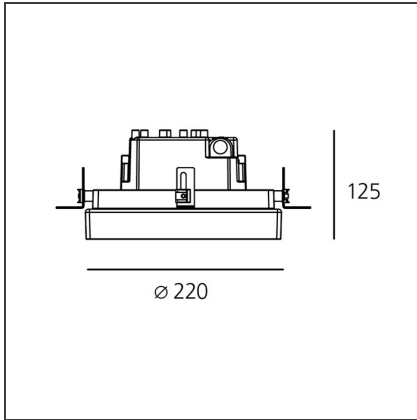

Ego 220 glass downlight Round 5° 3000K

IP 65/67

DESIGN BY

Studio Artemide

DESCRIPTION

Light fixture with high-performance LED light sources. Ceiling installation. Two different housing depths. Round and square version in five sizes. Consists of body, frame, black silkscreened tempered glass, fixing springs. Body in EN AB44100 aluminium, silicone gaskets. Frame in aluminium or stainless steel AISI 316. Black silkscreened tempered glass, 8mm-thick. Fixing springs in harmonic iron. Power connection to the mains by means of a H05RN-r cabl and IP68 electrical terminal board, supplied with the fixture. Glass surface temperature lower than 40°C. Fixed or adjustable optics. PMMA lenses in 3 different versions of beams. White monochromatic LEDs available in 2 colour temperatures Warm = 3000K Neutral = 4000K Painted die-cast aluminium with 3-stage outdoortreatment: nanotechnologies, anti-oxidant primer, polyester paint. Technical features of light fixtures in compliance with EN60598-1 and part 2-13. IP Rating IP65. Insulation class III. Installation must be carried out by specialized personnel. Carefully follow the instructions.

TECHNICAL DRAWINGS

FEATURES

Article Code:	T4131NSPW00	Series:	Outdoor
Installation:	Recessed		

DIMENSIONS

Recessed depth:	cm 12.5	Cutout diameter:	cm 20.3
		Cutout shape:	Rounded
		Impact Resistance:	IK10

LUMINAIRE

Power Supply:	electronic power supply included	Delivered lumens output (lm):	787lm
Watt:	17W	CCT:	3000K
		Efficiency:	100%
		Efficacy:	46.29lm/W
		CRI:	80

Notes

Flood opticWide luminous flow suitable for lighting large areas.