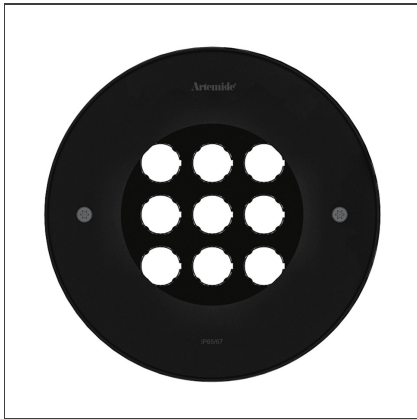

Ego 220 glass downlight Round 38° 3000K

IP 65/67

DESIGN BY

Studio Artemide

DESCRIPTION

Light fixture with high-performance LED light sources. Ceiling installation. Two different housing depths. Round and square version in five sizes. Consists of body, frame, black silkscreened tempered glass, fixing springs. Body in EN AB44100 aluminium, silicone gaskets. Frame in aluminium or stainless steel AISI 316. Black silkscreened tempered glass, 8mm-thick. Fixing springs in harmonic iron. Power connection to the mains by means of a H05RN-r cabl and IP68 electrical terminal board, supplied with the fixture. Glass surface temperature lower than 40°C. Fixed or adjustable optics. PMMA lenses in 3 different versions of beams. White monochromatic LEDs available in 2 colour temperatures Warm = 3000K Neutral = 4000K Painted die-cast aluminium with 3-stage outdoortreatment: nanotechnologies, anti-oxidant primer, polyester paint. Technical features of light fixtures in compliance with EN60598-1 and part 2-13. IP Rating IP65. Insulation class III. Installation must be carried out by specialized personnel. Carefully follow the instructions.

TECHNICAL DRAWINGS

FEATURES

Article Code:	T4131WFLW00	Series:	Outdoor
Installation:	Recessed		

DIMENSIONS

Recessed depth:	cm 12.5	Cutout diameter:	cm 20.3
		Cutout shape:	Rounded
		Impact Resistance:	IK10

INCLUDED SOURCES

Category:	LED	Color temperature (K):	3000K
Number:	1	Color Tolerance:	MacAdam 4SDCM
Watt:	16W	CRI:	80
Wattage (Single):	1,77W	Efficacy:	63lm/W
Delivered lumens output (lm):	884lm	Service Life:	L70(10K) > 60500h
Type:	0		
Class:	A		

LUMINAIRE

Power Supply:	electronic power supply included	Delivered lumens output (lm):	794lm
Watt:	17W	CCT:	3000K
		Efficiency:	100%
		Efficacy:	46.71lm/W
		CRI:	80

Notes

Flood opticWide luminous flow suitable for lighting large areas.