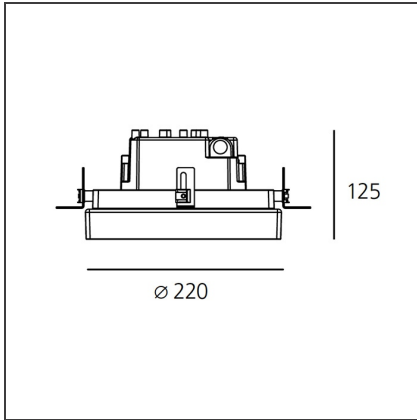

Ego 220 glass downlight Round 38° 3000K

IP 65/67

DESIGN BY

Studio Artemide

DESCRIPTION

Light fixture with high-performance LED light sources. Ceiling installation. Two different housing depths. Round and square version in five sizes. Consists of body, frame, black silkscreened tempered glass, fixing springs. Body in EN AB44100 aluminium, silicone gaskets. Frame in aluminium or stainless steel AISI 316. Black silkscreened tempered glass, 8mm-thick. Fixing springs in harmonic iron. Power connection to the mains by means of a H05RN-r cabl and IP68 electrical terminal board, supplied with the fixture. Glass surface temperature lower than 40°C. Fixed or adjustable optics. PMMA lenses in 3 different versions of beams. White monochromatic LEDs available in 2 colour temperatures Warm = 3000K Neutral = 4000K Painted die-cast aluminium with 3-stage outdoortreatment: nanotechnologies, anti-oxidant primer, polyester paint. Technical features of light fixtures in compliance with EN60598-1 and part 2-13. IP Rating IP65. Insulation class III. Installation must be carried out by specialized personnel. Carefully follow the instructions.

TECHNICAL DRAWINGS

FEATURES

Article Code:	T4131WFLW00	Series:	Outdoor
Installation:	Recessed		

DIMENSIONS

Recessed depth:	cm 12.5	Cutout diameter:	cm 20.3
		Cutout shape:	Rounded
		Impact Resistance:	IK10

LUMINAIRE

Power Supply:	electronic power supply included	Delivered lumens output (lm):	794lm
Watt:	17W	CCT:	3000K
		Efficiency:	100%
		Efficacy:	46.71lm/W
		CRI:	80

Notes

Flood opticWide luminous flow suitable for lighting large areas.