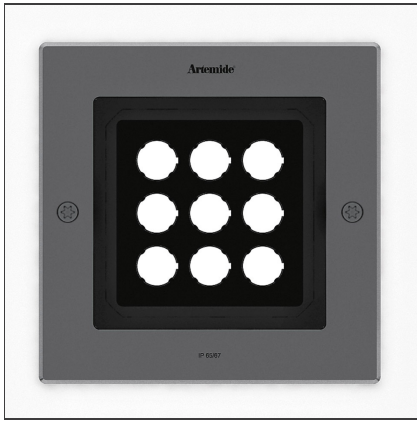

# Ego 220 Flat walk-over stainless steel 38° 3000K Square

IP 65/67

## DESCRIPTION

Light fixture with high-performance LED light sources. Recessed floor installation. Walk-over version. Housing depths: Ego WO: 110mm - 120mm, Ego Flat WO: 60mm. Round and square version in five sizes. Consists of body, frame, black silkscreened tempered glass, recessing box. Body in EN AB44100 aluminium, silicone gaskets. Three colour options: with aluminium (only in the 50mm and 90mm size), stainless steel or black silkscreened tempered glass frame, 8mm thick, flush floor-mounting Recessing box for laying in reinforced polymer, can be ordered separately. Ego Flat WO- Feeding cable H05RN-F, with 300cm length for EGO 55 & EGO 90, 20cm for EGO 150, 30cm for EGO 220. Power connection to the mains by means of remote ballast and IP68 electrical terminal board, supplied with the fixture. Fixing to the recessing box is ensured by means of anti-vandal screws TORX, AISI 316. Glass surface temperature lower than 40°C. Fixed or adjustable optics. PMMA lenses in 3 different versions of beams. White monochromatic LEDs available in 2 colour temperatures: Warm = 3000K Neutral = 4000K Screws in stainless steel AISI 316. Painted die-cast aluminium with 3-stage outdoor treatment: nanotechnologies, antioxidant primer, polyester paint. Technical features of light fixtures in compliance with EN60598-1 and part 2-13. IP Rating IP65 IP67. Insulation class: Ego WO: class I. Ego Flat WO: class III. Installation must be carried out by specialized personnel. Carefully follow the instructions.

## Notes

Flood opticWide luminous flow suitable for lighting large areas.

**ACCESSORIES**

---

CONTROCASSA  
EGO 220S  
NL40024H0