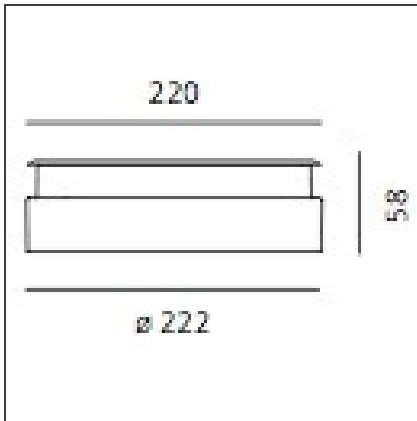

TECHNICAL DRAWINGS

FEATURES

Article Code:	T40015WFLW00	Series:	Outdoor
Installation:	Recessed		

DIMENSIONS

Base Length:	cm 22.2	Cutout shape:	Squared
Base Width:	cm 22.2	Impact Resistance:	IK10
Recessed depth:	cm 5.8		

INCLUDED SOURCES

Category:	LED	Color temperature (K):	3000K
Number:	1	Color Tolerance:	4SDCM
Watt:	14W	CRI:	80 Typ
Delivered lumens output (lm):	884lm	Efficacy:	63lm/W
Type:	0	Service Life:	L70(10K)>60.500
Class:	A		

LUMINAIRE

Power Supply:	Electronic ballast supplied separately	Delivered lumens output (lm):	794lm
Watt:	14W	CCT:	3000K
		Efficiency:	100%
		Efficacy:	56.71lm/W
		CRI:	80

Notes

Flood opticWide luminous flow suitable for lighting large areas.