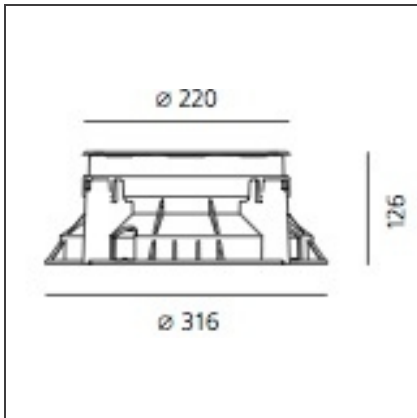

Ego 220 Flat glass walk-over 5° 3000K Round

IP 65/67

DESIGN BY

Studio Artemide

DESCRIPTION

Light fixture with high-performance LED light sources. Recessed floor installation. Walk-over version. Housing depths: Ego WO: 110mm - 120mm, Ego Flat WO: 60mm. Round and square version in five sizes. Consists of body, frame, black silkscreened tempered glass, recessing box. Body in EN AB44100 aluminium, silicone gaskets. Three colour options: with aluminium (only in the 50mm and 90mm size), stainless steel or black silkscreened tempered glass frame, 8mm thick, flush floor-mounting Recessing box for laying in reinforced polymer, can be ordered separately. Ego Flat WO- Feeding cable H05RN-F, with 300cm length for EGO 55 & EGO 90, 20cm for EGO 150, 30cm for EGO 220. Power connection to the mains by means of remote ballast and IP68 electrical terminal board, supplied with the fixture. Fixing to the recessing box is ensured by means of anti-vandal screws TORX, AISI 316. Glass surface temperature lower than 40°C. Fixed or adjustable optics. PMMA lenses in 3 different versions of beams. White monochromatic LEDs available in 2 colour temperatures: Warm = 3000K Neutral = 4000K Screws in stainless steel AISI 316. Painted die-cast aluminium with 3-stage outdoor treatment: nanotechnologies, antioxidant primer, polyester paint. Technical features of light fixtures in compliance with EN60598-1 and part 2-13. IP Rating IP65 IP67. Insulation class: Ego WO: class I. Ego Flat WO: class III. Installation must be carried out by specialized personnel. Carefully follow the instructions.

TECHNICAL DRAWINGS

FEATURES

Article Code:	T40019NSPW00	Series:	Outdoor
Installation:	Recessed		

DIMENSIONS

Recessed depth:	cm 5.8	Cutout diameter:	cm 22.2
		Cutout shape:	Rounded
		Impact Resistance:	IK09