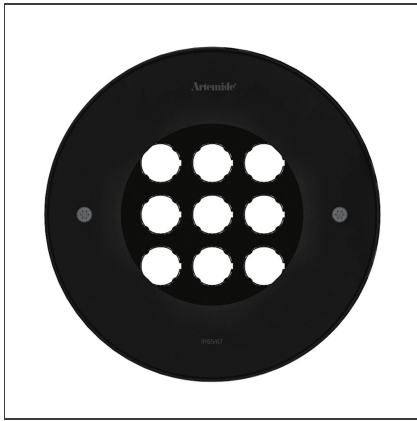

Ego 220 Flat glass walk-over 5° 3000K Round

IP 65/67

DESIGN BY

Studio Artemide

DESCRIPTION

Light fixture with high-performance LED light sources. Recessed floor installation. Walk-over version. Housing depths: Ego WO: 110mm - 120mm, Ego Flat WO: 60mm. Round and square version in five sizes. Consists of body, frame, black silkscreened tempered glass, recessing box. Body in EN AB44100 aluminium, silicone gaskets. Three colour options: with aluminium (only in the 50mm and 90mm size), stainless steel or black silkscreened tempered glass frame, 8mm thick, flush floor-mounting Recessing box for laying in reinforced polymer, can be ordered separately. Ego Flat WO- Feeding cable H05RN-F, with 300cm length for EGO 55 & EGO 90, 20cm for EGO 150, 30cm for EGO 220. Power connection to the mains by means of remote ballast and IP68 electrical terminal board, supplied with the fixture. Fixing to the recessing box is ensured by means of anti-vandal screws TORX, AISI 316. Glass surface temperature lower than 40°C. Fixed or adjustable optics. PMMA lenses in 3 different versions of beams. White monochromatic LEDs available in 2 colour temperatures: Warm = 3000K Neutral = 4000K Screws in stainless steel AISI 316. Painted die-cast aluminium with 3-stage outdoor treatment: nanotechnologies, antioxidant primer, polyester paint. Technical features of light fixtures in compliance with EN60598-1 and part 2-13. IP Rating IP65 IP67. Insulation class: Ego WO: class I. Ego Flat WO: class III. Installation must be carried out by specialized personnel. Carefully follow the instructions.

TECHNICAL DRAWINGS

FEATURES

Article Code:	T40019NSPW00	Series:	Outdoor
Installation:	Recessed		

DIMENSIONS

Recessed depth:	cm 5.8	Cutout diameter:	cm 22.2
		Cutout shape:	Rounded
		Impact Resistance:	IK09