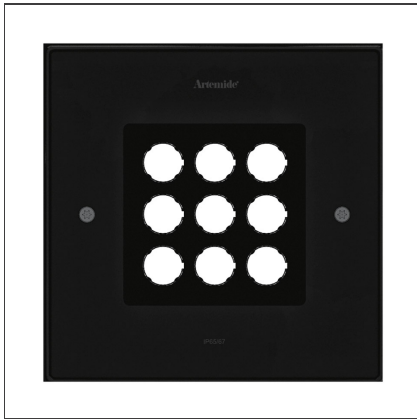

# Ego 220 Flat glass downlight Square 38° 3000K

IP 65/67

## DESCRIPTION

Light fixture with high-performance LED light sources. Ceiling installation. Two different housing depths. Round and square version in five sizes. Consists of body, frame, black silkscreened tempered glass, fixing springs. Body in EN AB44100 aluminium, silicone gaskets. Frame in aluminium or stainless steel AISI 316. Black silkscreened tempered glass, 8mm-thick. Fixing springs in harmonic iron. Power connection to the mains by means of a H05RN-r cabl and IP68 electrical terminal board, supplied with the fixture. Glass surface temperature lower than 40°C. Fixed or adjustable optics. PMMA lenses in 3 different versions of beams. White monochromatic LEDs available in 2 colour temperatures Warm = 3000K Neutral = 4000K Painted die-cast aluminium with 3-stage outdoortreatment: nanotechnologies, anti-oxidant primer, polyester paint. Technical features of light fixtures in compliance with EN60598-1 and part 2-13. IP Rating IP65. Insulation class III. Installation must be carried out by specialized personnel. Carefully follow the instructions.