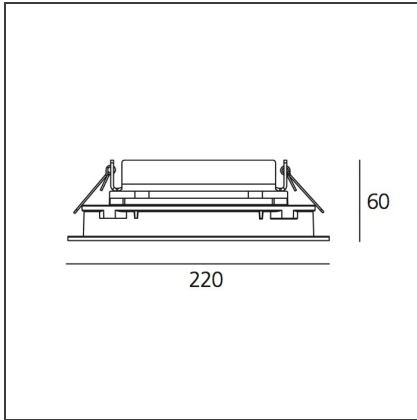

TECHNICAL DRAWINGS

FEATURES

Article Code:	T42020WFLW00	Series:	Outdoor
Installation:	Recessed		

DIMENSIONS

Base Length:	cm 22	Cutout shape:	Squared
Base Width:	cm 22	Impact Resistance:	IK10
Recessed depth:	cm 6		

INCLUDED SOURCES

Category:	LED	Color temperature (K):	3000K
Number:	1	Color Tolerance:	4SDCM
Watt:	14W	CRI:	80 Typ
Delivered lumens output (lm):	884lm	Efficacy:	63lm/W
Type:	0	Service Life:	L70(10K)>60.500
Class:	A		

LUMINAIRE

Power Supply:	alimentazione elettronica fornita a parte	Delivered lumens output (lm):	794lm
Watt:	14W	CCT:	3000K
		Efficiency:	100%
		Efficacy:	56.71lm/W
		CRI:	80

Notes

Flood opticWide luminous flow suitable for lighting large areas.