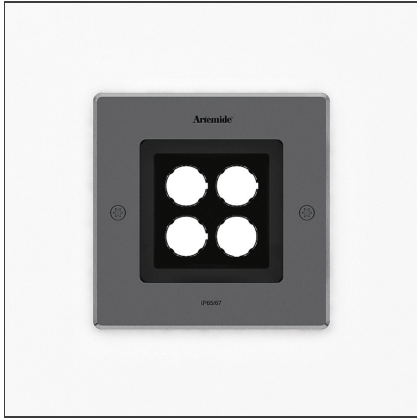

Ego 150 Flat walk-over stainless steel 5° 3000K Square

IP 65/67

DESIGN BY

Studio Artemide

DESCRIPTION

Light fixture with high-performance LED light sources. Recessed floor installation. Walk-over version. Housing depths: Ego WO: 110mm - 120mm, Ego Flat WO: 60mm. Round and square version in five sizes. Consists of body, frame, black silkscreened tempered glass, recessing box. Body in EN AB44100 aluminium, silicone gaskets. Three colour options: with aluminium (only in the 50mm and 90mm size), stainless steel or black silkscreened tempered glass frame, 8mm thick, flush floor-mounting Recessing box for laying in reinforced polymer, can be ordered separately. Ego Flat WO- Feeding cable H05RN-F, with 300cm length for EGO 55 & EGO 90, 20cm for EGO 150, 30cm for EGO 220. Power connection to the mains by means of remote ballast and IP68 electrical terminal board, supplied with the fixture. Fixing to the recessing box is ensured by means of anti-vandal screws TORX, AISI 316. Glass surface temperature lower than 40°C. Fixed or adjustable optics. PMMA lenses in 3 different versions of beams. White monochromatic LEDs available in 2 colour temperatures: Warm = 3000K Neutral = 4000K Screws in stainless steel AISI 316. Painted die-cast aluminium with 3-stage outdoor treatment: nanotechnologies, antioxidant primer, polyester paint. Technical features of light fixtures in compliance with EN60598-1 and part 2-13. IP Rating IP65 IP67. Insulation class: Ego WO: class I. Ego Flat WO: class III. Installation must be carried out by specialized personnel. Carefully follow the instructions.

FEATURES

Article Code:	T40011NSPW00	Series:	Outdoor
Installation:	Recessed		

DIMENSIONS

Base Length:	cm 15.2	Cutout shape:	Squared
Base Width:	cm 15.2	Impact Resistance:	IK09
Recessed depth:	cm 5.8		

INCLUDED SOURCES

Notes

Flood opticWide luminous flow suitable for lighting large areas.

ACCESSORIES

CONTROCASSA
EGO 150S
NL40023H0