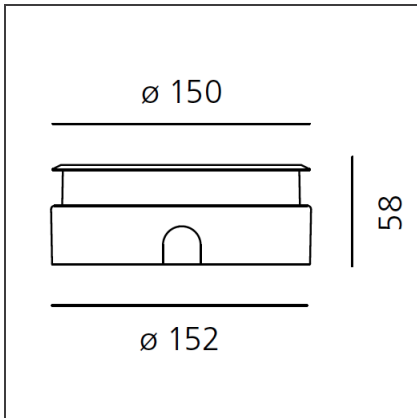

Ego 150 Flat walk-over stainless steel 5° 3000K Round

IP 65/67

DESIGN BY

Studio Artemide

DESCRIPTION

Light fixture with high-performance LED light sources. Recessed floor installation. Walk-over version. Housing depths: Ego WO: 110mm - 120mm, Ego Flat WO: 60mm. Round and square version in five sizes. Consists of body, frame, black silkscreened tempered glass, recessing box. Body in EN AB44100 aluminium, silicone gaskets. Three colour options: with aluminium (only in the 50mm and 90mm size), stainless steel or black silkscreened tempered glass frame, 8mm thick, flush floor-mounting Recessing box for laying in reinforced polymer, can be ordered separately. Ego Flat WO- Feeding cable H05RN-F, with 300cm length for EGO 55 & EGO 90, 20cm for EGO 150, 30cm for EGO 220. Power connection to the mains by means of remote ballast and IP68 electrical terminal board, supplied with the fixture. Fixing to the recessing box is ensured by means of anti-vandal screws TORX, AISI 316. Glass surface temperature lower than 40°C. Fixed or adjustable optics. PMMA lenses in 3 different versions of beams. White monochromatic LEDs available in 2 colour temperatures: Warm = 3000K Neutral = 4000K Screws in stainless steel AISI 316. Painted die-cast aluminium with 3-stage outdoor treatment: nanotechnologies, antioxidant primer, polyester paint. Technical features of light fixtures in compliance with EN60598-1 and part 2-13. IP Rating IP65 IP67. Insulation class: Ego WO: class I. Ego Flat WO: class III. Installation must be carried out by specialized personnel. Carefully follow the instructions.

TECHNICAL DRAWINGS

FEATURES

Article Code:	T40010NSPW00	Series:	Outdoor
Installation:	Recessed		

DIMENSIONS

Recessed depth:	cm 5.8	Cutout diameter:	cm 15.2
		Cutout shape:	Rounded
		Impact Resistance:	IK09