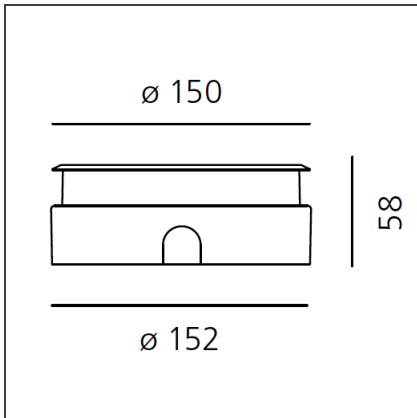

TECHNICAL DRAWINGS

FEATURES

| | | | |
|----------------------|--------------|----------------|---------|
| Article Code: | T40010WFLW00 | Series: | Outdoor |
| Installation: | Recessed | | |

DIMENSIONS

| | | | |
|------------------------|--------|---------------------------|---------|
| Recessed depth: | cm 5.8 | Cutout diameter: | cm 15.2 |
| | | Cutout shape: | Rounded |
| | | Impact Resistance: | IK09 |