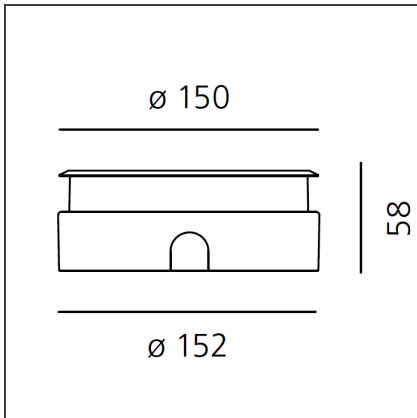

Ego 150 Flat glass walk-over EL 3000K Round

IP 65/67

DESIGN BY

Studio Artemide

DESCRIPTION

Light fixture with high-performance LED light sources. Recessed floor installation. Walk-over version. Housing depths: Ego WO: 110mm - 120mm, Ego Flat WO: 60mm. Round and square version in five sizes. Consists of body, frame, black silkscreened tempered glass, recessing box. Body in EN AB44100 aluminium, silicone gaskets. Three colour options: with aluminium (only in the 50mm and 90mm size), stainless steel or black silkscreened tempered glass frame, 8mm thick, flush floor-mounting Recessing box for laying in reinforced polymer, can be ordered separately. Ego Flat WO- Feeding cable H05RN-F, with 300cm length for EGO 55 & EGO 90, 20cm for EGO 150, 30cm for EGO 220. Power connection to the mains by means of remote ballast and IP68 electrical terminal board, supplied with the fixture. Fixing to the recessing box is ensured by means of anti-vandal screws TORX, AISI 316. Glass surface temperature lower than 40°C. Fixed or adjustable optics. PMMA lenses in 3 different versions of beams. White monochromatic LEDs available in 2 colour temperatures: Warm = 3000K Neutral = 4000K Screws in stainless steel AISI 316. Painted die-cast aluminium with 3-stage outdoor treatment: nanotechnologies, antioxidant primer, polyester paint. Technical features of light fixtures in compliance with EN60598-1 and part 2-13. IP Rating IP65 IP67. Insulation class: Ego WO: class I. Ego Flat WO: class III. Installation must be carried out by specialized personnel. Carefully follow the instructions.

TECHNICAL DRAWINGS

FEATURES

Article Code:	T40017ELPTW00	Series:	Outdoor
Installation:	Recessed		

DIMENSIONS

Recessed depth:	cm 5.8	Cutout diameter:	cm 15.2
		Cutout shape:	Rounded
		Impact Resistance:	IK09