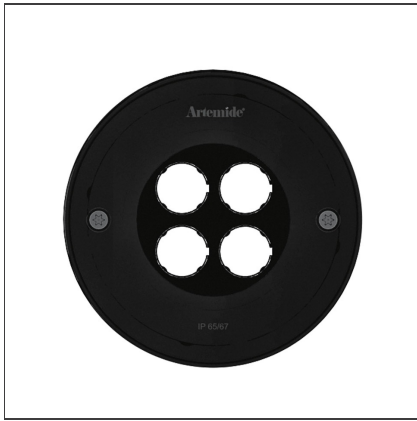

Ego 150 Flat glass walk-over EL 3000K Round

IP 65/67

DESIGN BY

Studio Artemide

DESCRIPTION

Light fixture with high-performance LED light sources. Recessed floor installation. Walk-over version. Housing depths: Ego WO: 110mm - 120mm, Ego Flat WO: 60mm. Round and square version in five sizes. Consists of body, frame, black silkscreened tempered glass, recessing box. Body in EN AB44100 aluminium, silicone gaskets. Three colour options: with aluminium (only in the 50mm and 90mm size), stainless steel or black silkscreened tempered glass frame, 8mm thick, flush floor-mounting Recessing box for laying in reinforced polymer, can be ordered separately. Ego Flat WO- Feeding cable H05RN-F, with 300cm length for EGO 55 & EGO 90, 20cm for EGO 150, 30cm for EGO 220. Power connection to the mains by means of remote ballast and IP68 electrical terminal board, supplied with the fixture. Fixing to the recessing box is ensured by means of anti-vandal screws TORX, AISI 316. Glass surface temperature lower than 40°C. Fixed or adjustable optics. PMMA lenses in 3 different versions of beams. White monochromatic LEDs available in 2 colour temperatures: Warm = 3000K Neutral = 4000K Screws in stainless steel AISI 316. Painted die-cast aluminium with 3-stage outdoor treatment: nanotechnologies, antioxidant primer, polyester paint. Technical features of light fixtures in compliance with EN60598-1 and part 2-13. IP Rating IP65 IP67. Insulation class: Ego WO: class I. Ego Flat WO: class III. Installation must be carried out by specialized personnel. Carefully follow the instructions.

TECHNICAL DRAWINGS

FEATURES

Article Code:	T40017ELPTW00	Series:	Outdoor
Installation:	Recessed		

DIMENSIONS

Recessed depth:	cm 5.8	Cutout diameter:	cm 15.2
		Cutout shape:	Rounded
		Impact Resistance:	IK09