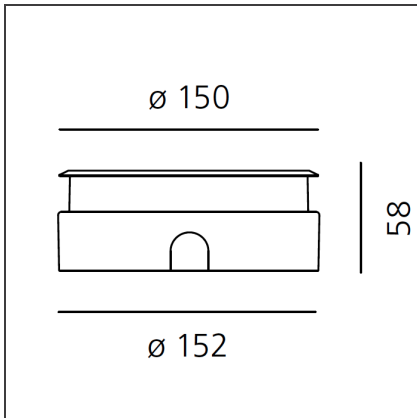

TECHNICAL DRAWINGS

FEATURES

Article Code:	T40017NSPW00	Series:	Outdoor
Installation:	Recessed		

DIMENSIONS

Recessed depth:	cm 5.8	Cutout diameter:	cm 15.2
		Cutout shape:	Rounded
		Impact Resistance:	IK09

INCLUDED SOURCES

Category:	LED	Color temperature (K):	3000K
Number:	1		
Watt:	6W		
Delivered lumens output (lm):	366lm		
Type:	0		
Class:	A		

LUMINAIRE

Power Supply:	power electronics supplied separately	Delivered lumens output (lm):	366lm
Watt:	6.3W	CCT:	3000K
		Efficiency:	100%
		Efficacy:	58.10lm/W
		CRI:	80

Notes

Flood opticWide luminous flow suitable for lighting large areas.