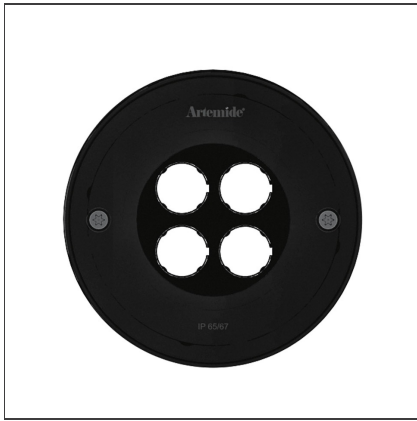

Ego 150 Flat glass walk-over 38° 3000K Round

IP 65/67

DESIGN BY

Studio Artemide

DESCRIPTION

Light fixture with high-performance LED light sources. Recessed floor installation. Walk-over version. Housing depths: Ego WO: 110mm - 120mm, Ego Flat WO: 60mm. Round and square version in five sizes. Consists of body, frame, black silkscreened tempered glass, recessing box. Body in EN AB44100 aluminium, silicone gaskets. Three colour options: with aluminium (only in the 50mm and 90mm size), stainless steel or black silkscreened tempered glass frame, 8mm thick, flush floor-mounting Recessing box for laying in reinforced polymer, can be ordered separately. Ego Flat WO- Feeding cable H05RN-F, with 300cm length for EGO 55 & EGO 90, 20cm for EGO 150, 30cm for EGO 220. Power connection to the mains by means of remote ballast and IP68 electrical terminal board, supplied with the fixture. Fixing to the recessing box is ensured by means of anti-vandal screws TORX, AISI 316. Glass surface temperature lower than 40°C. Fixed or adjustable optics. PMMA lenses in 3 different versions of beams. White monochromatic LEDs available in 2 colour temperatures: Warm = 3000K Neutral = 4000K Screws in stainless steel AISI 316. Painted die-cast aluminium with 3-stage outdoor treatment: nanotechnologies, antioxidant primer, polyester paint. Technical features of light fixtures in compliance with EN60598-1 and part 2-13. IP Rating IP65 IP67. Insulation class: Ego WO: class I. Ego Flat WO: class III. Installation must be carried out by specialized personnel. Carefully follow the instructions.

TECHNICAL DRAWINGS

FEATURES

Article Code:	T40017WFLW00	Series:	Outdoor
Installation:	Recessed		

DIMENSIONS

Recessed depth:	cm 5.8	Cutout diameter:	cm 15.2
		Cutout shape:	Rounded
		Impact Resistance:	IK09