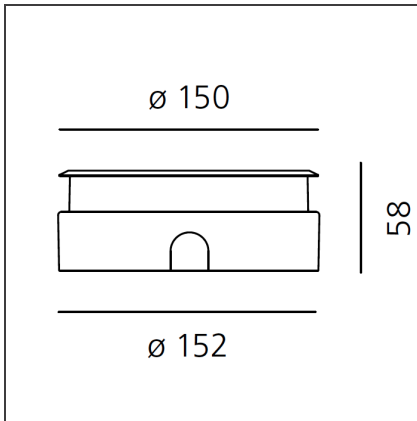

Ego 150 Flat glass walk-over 38° 3000K Round

IP 65/67

DESIGN BY

Studio Artemide

DESCRIPTION

Light fixture with high-performance LED light sources. Recessed floor installation. Walk-over version. Housing depths: Ego WO: 110mm - 120mm, Ego Flat WO: 60mm. Round and square version in five sizes. Consists of body, frame, black silkscreened tempered glass, recessing box. Body in EN AB44100 aluminium, silicone gaskets. Three colour options: with aluminium (only in the 50mm and 90mm size), stainless steel or black silkscreened tempered glass frame, 8mm thick, flush floor-mounting Recessing box for laying in reinforced polymer, can be ordered separately. Ego Flat WO- Feeding cable H05RN-F, with 300cm length for EGO 55 & EGO 90, 20cm for EGO 150, 30cm for EGO 220. Power connection to the mains by means of remote ballast and IP68 electrical terminal board, supplied with the fixture. Fixing to the recessing box is ensured by means of anti-vandal screws TORX, AISI 316. Glass surface temperature lower than 40°C. Fixed or adjustable optics. PMMA lenses in 3 different versions of beams. White monochromatic LEDs available in 2 colour temperatures: Warm = 3000K Neutral = 4000K Screws in stainless steel AISI 316. Painted die-cast aluminium with 3-stage outdoor treatment: nanotechnologies, antioxidant primer, polyester paint. Technical features of light fixtures in compliance with EN60598-1 and part 2-13. IP Rating IP65 IP67. Insulation class: Ego WO: class I. Ego Flat WO: class III. Installation must be carried out by specialized personnel. Carefully follow the instructions.

TECHNICAL DRAWINGS

FEATURES

Article Code:	T40017WFLW00	Series:	Outdoor
Installation:	Recessed		

DIMENSIONS

Recessed depth:	cm 5.8	Cutout diameter:	cm 15.2
		Cutout shape:	Rounded
		Impact Resistance:	IK09