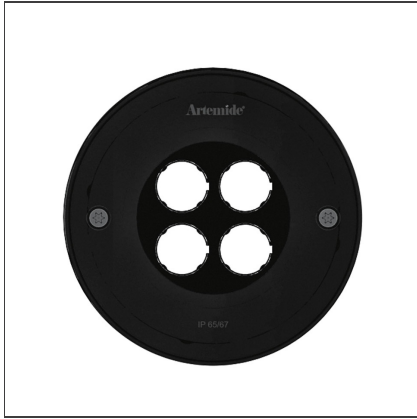

Ego 150 Flat downlight Round EL 3000K

IP 65/67

DESIGN BY

Studio Artemide

DESCRIPTION

Light fixture with high-performance LED light sources. Ceiling installation. Two different housing depths. Round and square version in five sizes. Consists of body, frame, black silkscreened tempered glass, fixing springs. Body in EN AB44100 aluminium, silicone gaskets. Frame in aluminium or stainless steel AISI 316. Black silkscreened tempered glass, 8mm-thick. Fixing springs in harmonic iron. Power connection to the mains by means of a H05RN-r cabl and IP68 electrical terminal board, supplied with the fixture. Glass surface temperature lower than 40°C. Fixed or adjustable optics. PMMA lenses in 3 different versions of beams. White monochromatic LEDs available in 2 colour temperatures Warm = 3000K Neutral = 4000K Painted die-cast aluminium with 3-stage outdoortreatment: nanotechnologies, anti-oxidant primer, polyester paint. Technical features of light fixtures in compliance with EN60598-1 and part 2-13. IP Rating IP65. Insulation class III. Installation must be carried out by specialized personnel. Carefully follow the instructions.

TECHNICAL DRAWINGS

FEATURES

Article Code:	T42017ELPTW00	Series:	Outdoor
Installation:	Recessed		

DIMENSIONS

Recessed depth:	cm 6	Cutout diameter:	cm 13.5
		Cutout shape:	Rounded
		Impact Resistance:	IK10

INCLUDED SOURCES

Category:	LED	Color temperature (K):	3000K
Number:	1		
Watt:	6W		
Delivered lumens output (lm):	366lm		
Type:	0		
Class:	A		

LUMINAIRE

Watt:	6.3W	Delivered lumens output (lm):	366lm
		CCT:	3000K
		Efficiency:	100%
		Efficacy:	58.10lm/W
		CRI:	80

Notes

Flood opticWide luminous flow suitable for lighting large areas.

ACCESSORIES

NO
IMAGE
AVAILABLE

ALIMENT. 13,5W
500mA IP67
NL19046

NO
IMAGE
AVAILABLE

ALIMENT. 20W
500mA IP67
NL19047