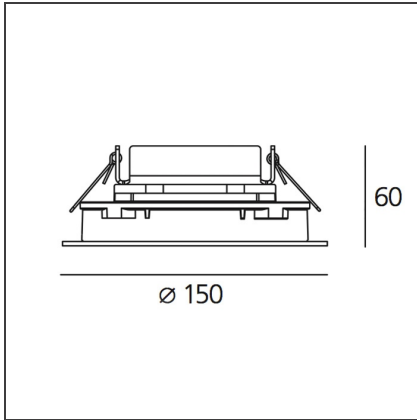

Ego 150 Flat downlight Round EL 3000K

IP 65/67

DESIGN BY

Studio Artemide

DESCRIPTION

Light fixture with high-performance LED light sources. Ceiling installation. Two different housing depths. Round and square version in five sizes. Consists of body, frame, black silkscreened tempered glass, fixing springs. Body in EN AB44100 aluminium, silicone gaskets. Frame in aluminium or stainless steel AISI 316. Black silkscreened tempered glass, 8mm-thick. Fixing springs in harmonic iron. Power connection to the mains by means of a H05RN-r cabl and IP68 electrical terminal board, supplied with the fixture. Glass surface temperature lower than 40°C. Fixed or adjustable optics. PMMA lenses in 3 different versions of beams. White monochromatic LEDs available in 2 colour temperatures Warm = 3000K Neutral = 4000K Painted die-cast aluminium with 3-stage outdoortreatment: nanotechnologies, anti-oxidant primer, polyester paint. Technical features of light fixtures in compliance with EN60598-1 and part 2-13. IP Rating IP65. Insulation class III. Installation must be carried out by specialized personnel. Carefully follow the instructions.

TECHNICAL DRAWINGS

FEATURES

Article Code:	T42017ELPTW00	Series:	Outdoor
Installation:	Recessed		

DIMENSIONS

Recessed depth:	cm 6	Cutout diameter:	cm 13.5
		Cutout shape:	Rounded
		Impact Resistance:	IK10

INCLUDED SOURCES

Category:	LED	Color temperature (K):	3000K
Number:	1		
Watt:	6W		
Delivered lumens output (lm):	366lm		
Type:	0		
Class:	A		

LUMINAIRE

Watt:	6.3W	Delivered lumens output (lm):	366lm
		CCT:	3000K
		Efficiency:	100%
		Efficacy:	58.10lm/W
		CRI:	80