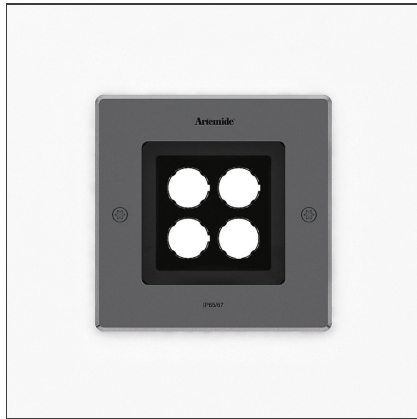

Ego 150 drive-over stainless steel EL 3000K Square

IP 65/67

DESIGN BY

Studio Artemide

DESCRIPTION

Light fixture with high-performance LED light sources. Recessed floor installation. Walk-over version. Housing depths: Ego WO: 110mm - 120mm, Ego Flat WO: 60mm. Round and square version in five sizes. Consists of body, frame, black silkscreened tempered glass, recessing box. Body in EN AB44100 aluminium, silicone gaskets. Three colour options: with aluminium (only in the 50mm and 90mm size), stainless steel or black silkscreened tempered glass frame, 8mm thick, flush floor-mounting Recessing box for laying in reinforced polymer, can be ordered separately. Ego Flat WO- Feeding cable H05RN-F, with 300cm length for EGO 55 & EGO 90, 20cm for EGO 150, 30cm for EGO 220. Power connection to the mains by means of remote ballast and IP68 electrical terminal board, supplied with the fixture. Fixing to the recessing box is ensured by means of anti-vandal screws TORX, AISI 316. Glass surface temperature lower than 40°C. Fixed or adjustable optics. PMMA lenses in 3 different versions of beams. White monochromatic LEDs available in 2 colour temperatures: Warm = 3000K Neutral = 4000K Screws in stainless steel AISI 316. Painted die-cast aluminium with 3-stage outdoor treatment: nanotechnologies, antioxidant primer, polyester paint. Technical features of light fixtures in compliance with EN60598-1 and part 2-13. IP Rating IP65 IP67. Insulation class: Ego WO: class I. Ego Flat WO: class III. Installation must be carried out by specialized personnel. Carefully follow the instructions.

TECHNICAL DRAWINGS

FEATURES

Article Code:	T4006ELPTW00	Series:	Outdoor
Installation:	Recessed		

DIMENSIONS

Base Length:	cm 26	Cutout shape:	Squared
Base Width:	cm 26	Impact Resistance:	IK09
Recessed depth:	cm 12		