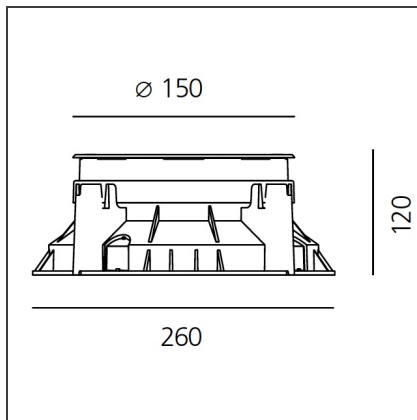

Ego 150 drive-over stainless steel EL 3000K Square

IP 65/67

DESIGN BY

Studio Artemide

DESCRIPTION

Light fixture with high-performance LED light sources. Recessed floor installation. Walk-over version. Housing depths: Ego WO: 110mm - 120mm, Ego Flat WO: 60mm. Round and square version in five sizes. Consists of body, frame, black silkscreened tempered glass, recessing box. Body in EN AB44100 aluminium, silicone gaskets. Three colour options: with aluminium (only in the 50mm and 90mm size), stainless steel or black silkscreened tempered glass frame, 8mm thick, flush floor-mounting Recessing box for laying in reinforced polymer, can be ordered separately. Ego Flat WO- Feeding cable H05RN-F, with 300cm length for EGO 55 & EGO 90, 20cm for EGO 150, 30cm for EGO 220. Power connection to the mains by means of remote ballast and IP68 electrical terminal board, supplied with the fixture. Fixing to the recessing box is ensured by means of anti-vandal screws TORX, AISI 316. Glass surface temperature lower than 40°C. Fixed or adjustable optics. PMMA lenses in 3 different versions of beams. White monochromatic LEDs available in 2 colour temperatures: Warm = 3000K Neutral = 4000K Screws in stainless steel AISI 316. Painted die-cast aluminium with 3-stage outdoor treatment: nanotechnologies, antioxidant primer, polyester paint. Technical features of light fixtures in compliance with EN60598-1 and part 2-13. IP Rating IP65 IP67. Insulation class: Ego WO: class I. Ego Flat WO: class III. Installation must be carried out by specialized personnel. Carefully follow the instructions.

TECHNICAL DRAWINGS

FEATURES

Article Code:	T4006ELPTW00	Series:	Outdoor
Installation:	Recessed		

DIMENSIONS

Base Length:	cm 26	Cutout shape:	Squared
Base Width:	cm 26	Impact Resistance:	IK09
Recessed depth:	cm 12		